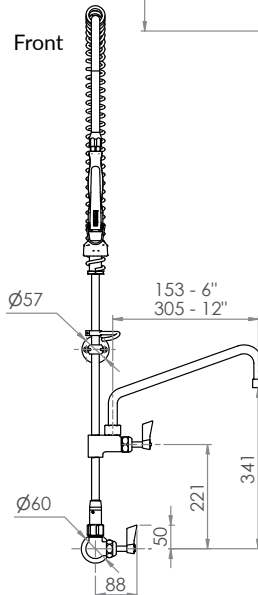

Commercial Tapware

CLEANAJET®
STAINLESS STEEL

Single Wall Mount Pre-Rinse Unit with Pot Filler

T-3M53706 – 6" pot filler

T-3M53712 – 12" pot filler

- Full S/S Construction
- Single Control Tap for Single Temperature, Cold or Pre-Mixed Water
- Equipped with a Water Saving 6 Star 4.5LPM Variable Trigger Valve
- Available with 6" or 12" Pot Filler – 4 Star 7.5LPM
- Fully Assembled and Bench Tested, with a Unique Traceable Serial Number
- Working Pressure Range 150kPa-500kPa
- Maximum Operating Temperature 80 Degrees

Side

Front

Top

*Exclusions apply

3monkeez.com.au