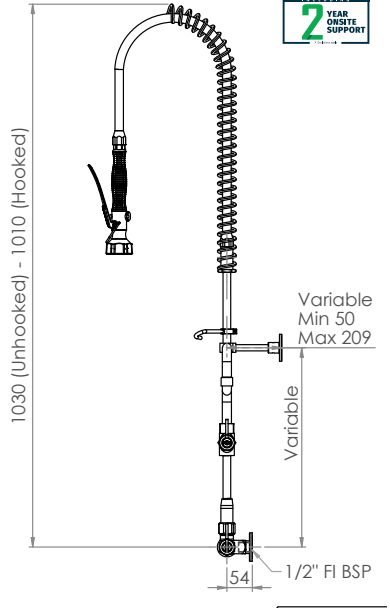

Commercial Tapware

CLEANAJET®
STAINLESS STEEL

Single Wall Mount Pre-Rinse Unit with Pot Filler

T-3M53706 – 6" pot filler

T-3M53712 – 12" pot filler

- Full S/S Construction
- Single Control Tap for Single Temperature, Cold or Pre-Mixed Water
- Equipped with a Water Saving 6 Star 4.5LPM Variable Trigger Valve
- Available with 6" or 12" Pot Filler – 4 Star 7.5LPM
- Fully Assembled and Bench Tested, with a Unique Traceable Serial Number
- Working Pressure Range 150kPa-500kPa
- Maximum Operating Temperature 80 Degrees

Side