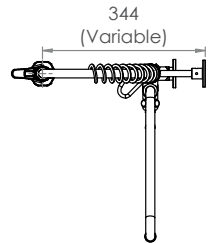

*Exclusions apply

3monkeez.com.au