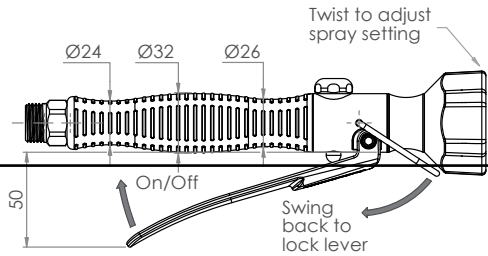

Accessories & Spare Parts

Trigger Valve & Handle

T-3M2951

- Full S/S construction
- Self closing high water efficient 6 star 4.5LPM VARIABLE trigger valve
- Stay open clip for prolonged use

Side

Top