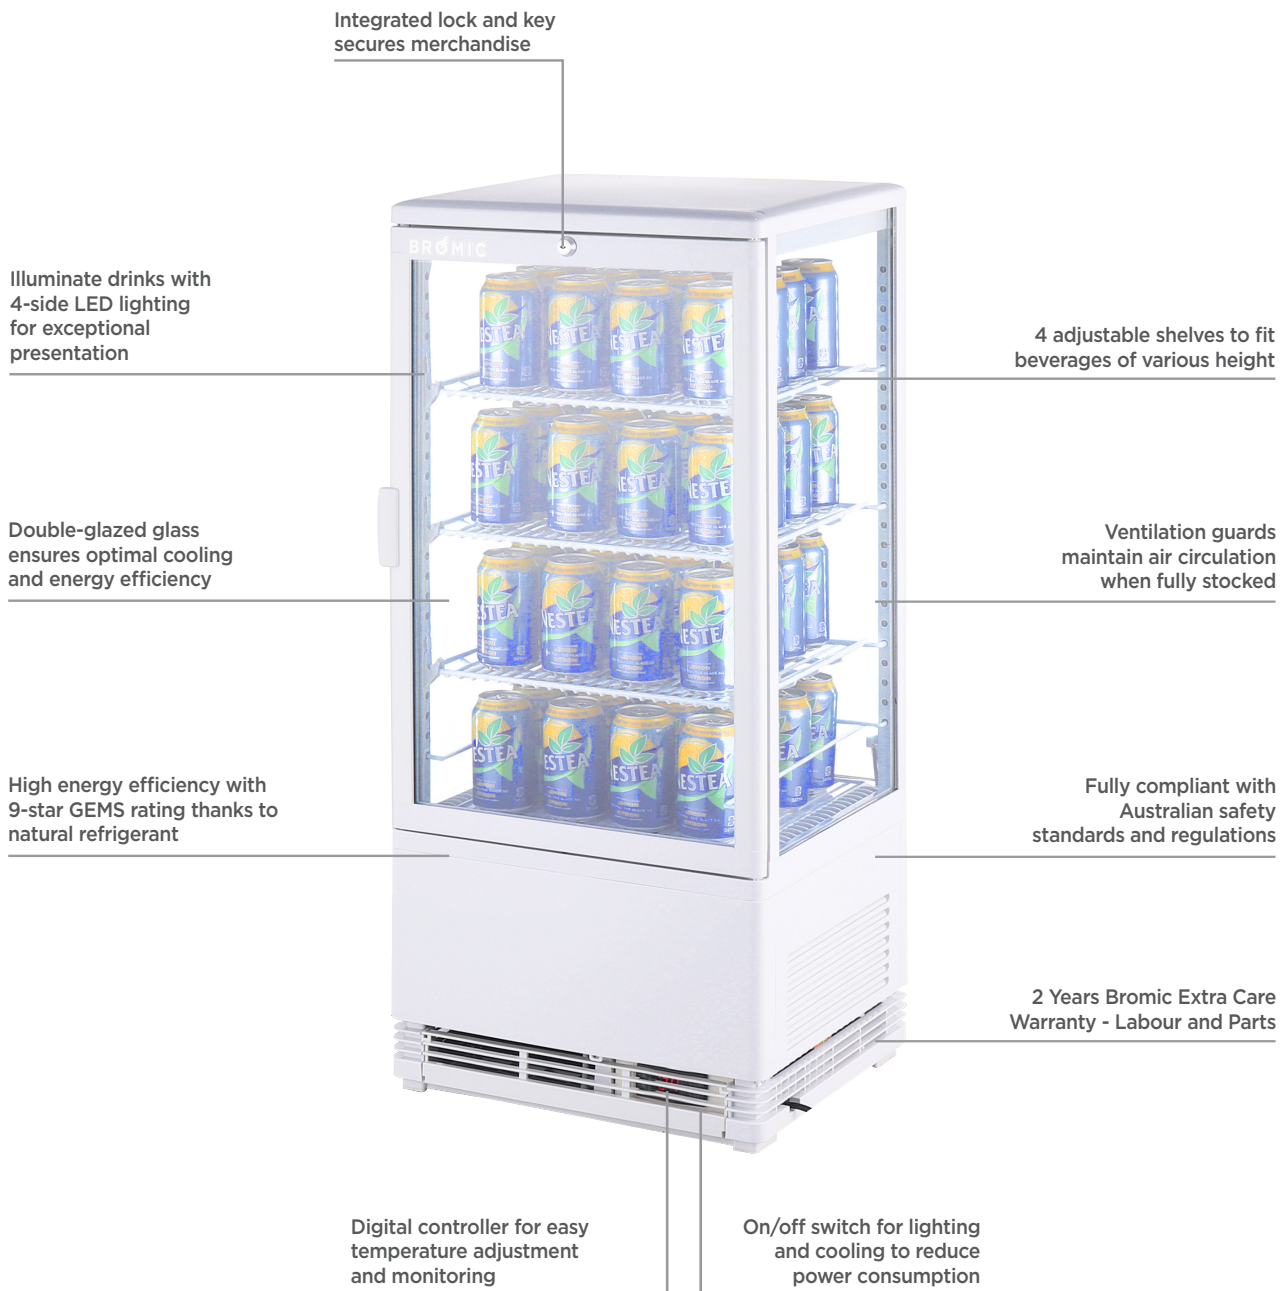

Countertop Fridge 78L - 1 Door - Flat Glass

| Countertop Merchandisers

Countertop Fridge 78L - 1 Door - Flat Glass

| Countertop Merchandisers

SPECIFICATIONS **DIMENSIONS**

Part Number	3735115-NR	Colour	White	External (mm)
Volume	78L	Internal Light	LED	Width 425
Unit Weight	38.5kg	Display Lightbox	No	Depth 381
Packaged Weight	41kg	No. of Doors	1	Height 947
Adjustable Temp. Range	+2°C to +8°C	Door Type	Glass	Internal (mm)
Max. Ambient Temp. Range	32°C	Door Glass Type	Double Glazed	Width 369
Climate Class	4H1	Door Style	Hinged	Depth 309
Energy Consumption	2.248kWh/24h	Door Shape	Flat	Height 591
GEMS Star Rating	9 Stars	Door Swing Dimension	425mm	Packaged (mm)
Refrigeration Capacity	180W	Total Depth of Door Open	811mm	Width 475
Refrigerant	R600a	Self-Closing Door	No	Depth 432
Rated Current	1.2A	Door Lock	Yes	Height 1038
Electrical Voltage	220-240V	No. of Shelves Incl. Base Per Door	4	
Frequency	50Hz	Shelves Type	Adjustable	
Power Supply	Single Phase	Temp. Controller	Digital	
Power Plug	1 x 10A	Castors	No	
Plug Location	Rear, Bottom Right	Warranty	2 Years, Parts & Labour Bromic Extra Care	