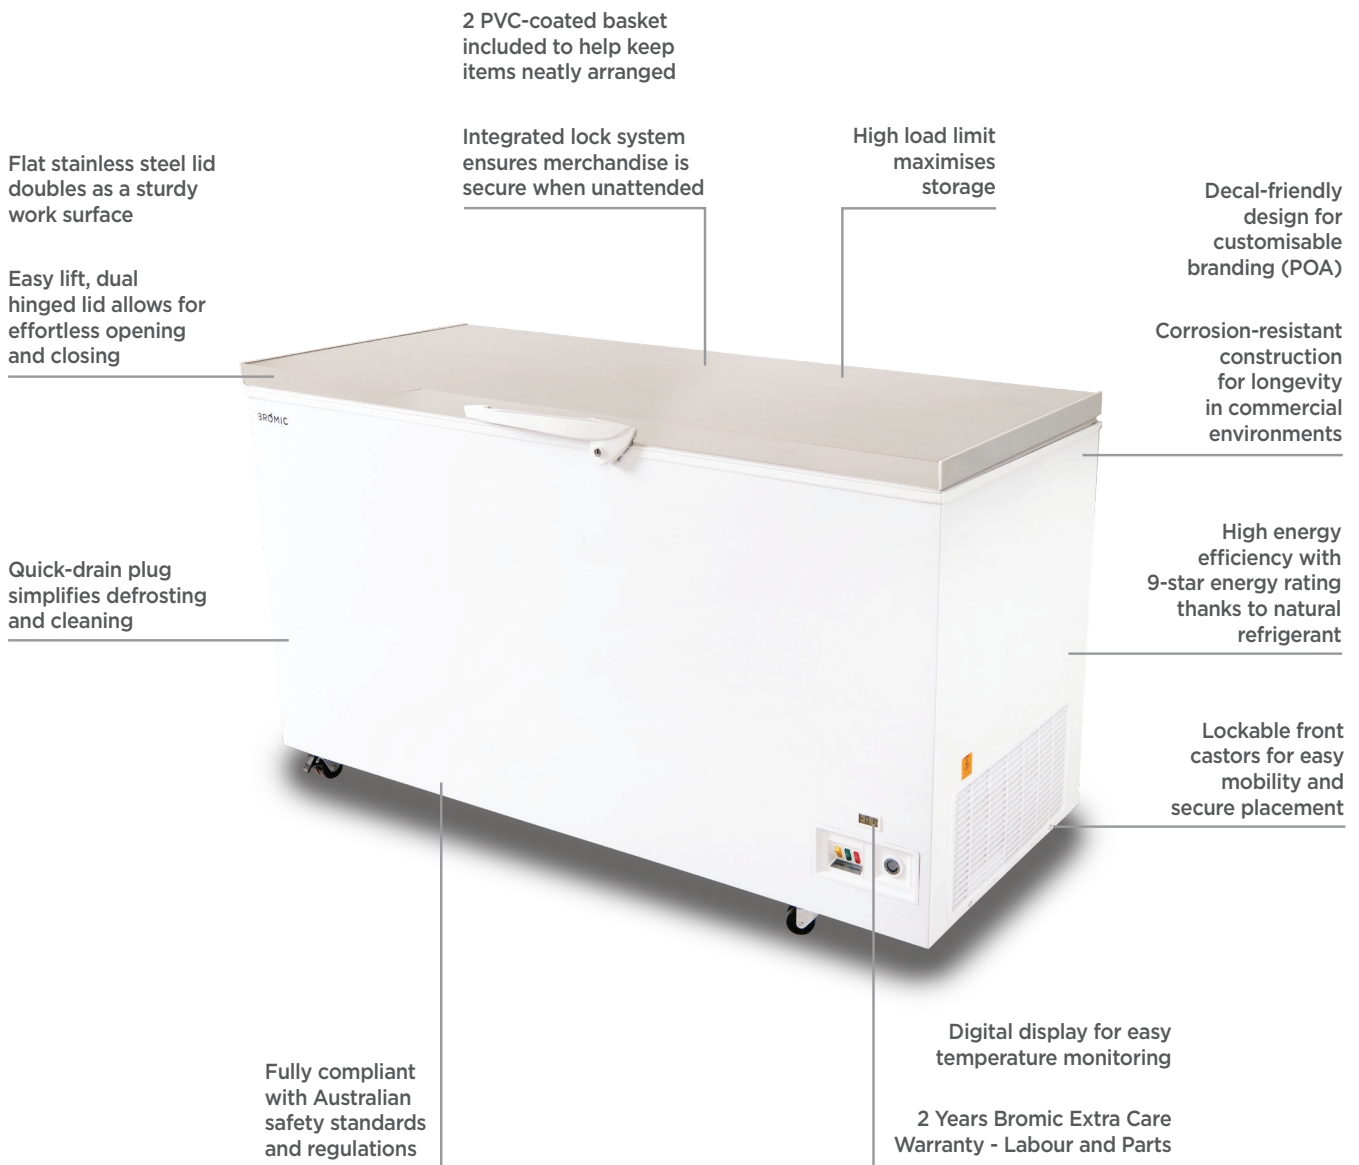

Storage Chest Freezer 492L - Stainless Steel Top

| Chest Freezers

Storage Chest Freezer 492L - Stainless Steel Top

| Chest Freezers

SPECIFICATIONS	DIMENSIONS
-----------------------	-------------------

Model Number	CF0500FTSS-NR	Plug Plug	Yes, 1 x 10A	External (mm)
Part Number	3735307-NR	Plug Location	Rear, bottom right	Width 1552
Volume	492L	Cord Length	2m	Depth 715
Unit Weight	94kg	Colour	White	Height 903
Packaged Weight	99kg	Internal Light	LED	
Adjustable Temp. Range	-25°C to -15°C	No. of Lids	1	
Max. Ambient Temp.	35°C	Lid Type	Solid	Internal (mm)
Climate Class	4L1	Lid Shape	Flat	Width 1430
Energy Consumption	2.085kWh/24h	Lid Style	Hinged	Depth 510
GEMS Star Rating	9 Stars	Lid Lock	Yes	Height 682
Refrigeration Capacity	400W	Total Height with Lid Open	1620mm	
Refrigerant	R290	No. of Baskets	2	
Air Circulation	Static	Basket Dimensions	205(w) x 432(d) x 200(h) mm	Packaged (mm)
Rated Current	0.77A	Defrost System	Manual	Width 1640
Electrical Voltage	220-240V	Temp. Controller	Analogue controller, digital display	Depth 750
Frequency	50Hz	Castors	Yes	Height 1005
Power Supply	Single Phase	Warranty	2 Years Bromic Extra Care Warranty - Labour and Parts	