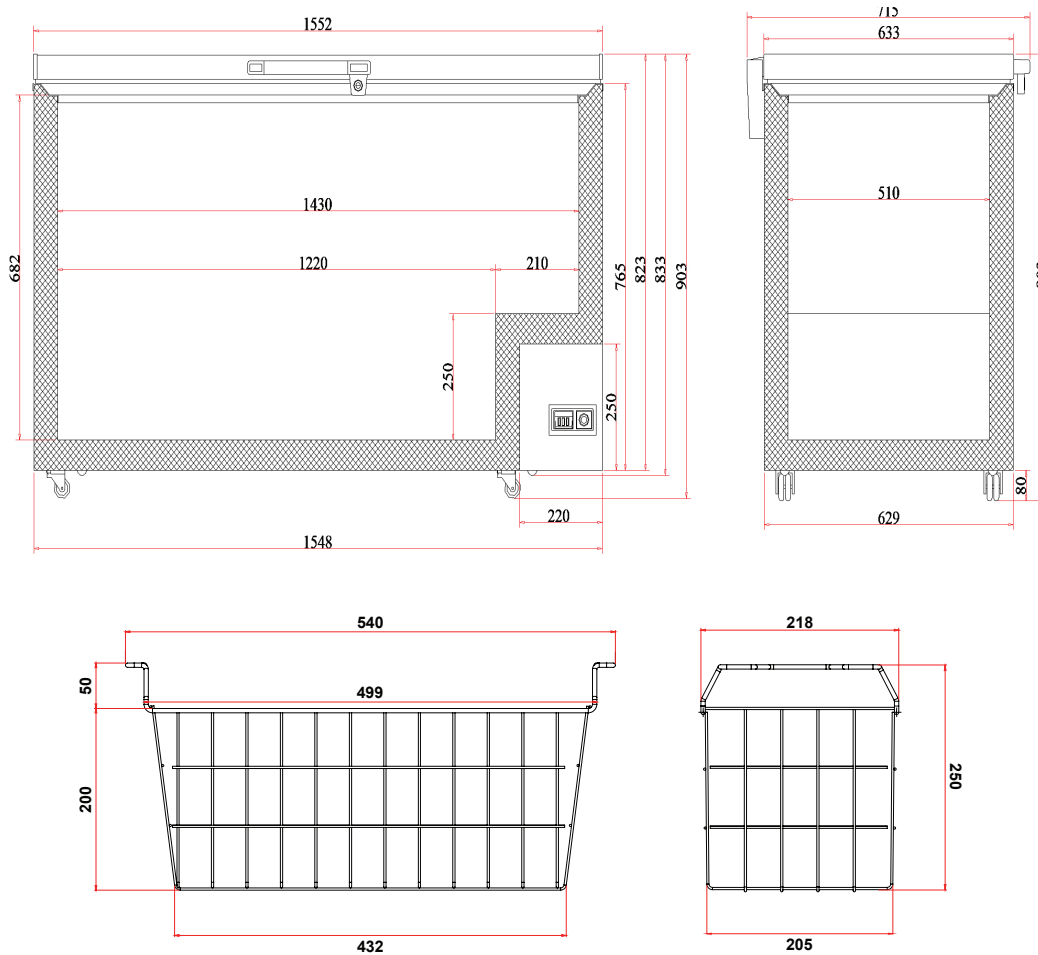

Storage Chest Freezer 492L - Stainless Steel Top

| Chest Freezers

Storage Chest Freezer 492L - Stainless Steel Top

| Chest Freezers

SPECIFICATIONS	DIMENSIONS
-----------------------	-------------------

Model Number	CF0500FTSS-NR	Plug Plug	Yes, 1 x 10A	External (mm)
Part Number	3735307-NR	Plug Location	Rear, bottom right	Width 1552
Volume	492L	Cord Length	2m	Depth 715
Unit Weight	94kg	Colour	White	Height 903
Packaged Weight	99kg	Internal Light	LED	
Adjustable Temp. Range	-25°C to -15°C	No. of Lids	1	
Max. Ambient Temp.	35°C	Lid Type	Solid	Internal (mm)
Climate Class	4L1	Lid Shape	Flat	Width 1430
Energy Consumption	2.085kWh/24h	Lid Style	Hinged	Depth 510
GEMS Star Rating	9 Stars	Lid Lock	Yes	Height 682
Refrigeration Capacity	400W	Total Height with Lid Open	1620mm	
Refrigerant	R290	No. of Baskets	2	
Air Circulation	Static	Basket Dimensions	205(w) x 432(d) x 200(h) mm	Packaged (mm)
Rated Current	0.77A	Defrost System	Manual	Width 1640
Electrical Voltage	220-240V	Temp. Controller	Analogue controller, digital display	Depth 750
Frequency	50Hz	Castors	Yes	Height 1005
Power Supply	Single Phase	Warranty	2 Years Bromic Extra Care Warranty - Labour and Parts	