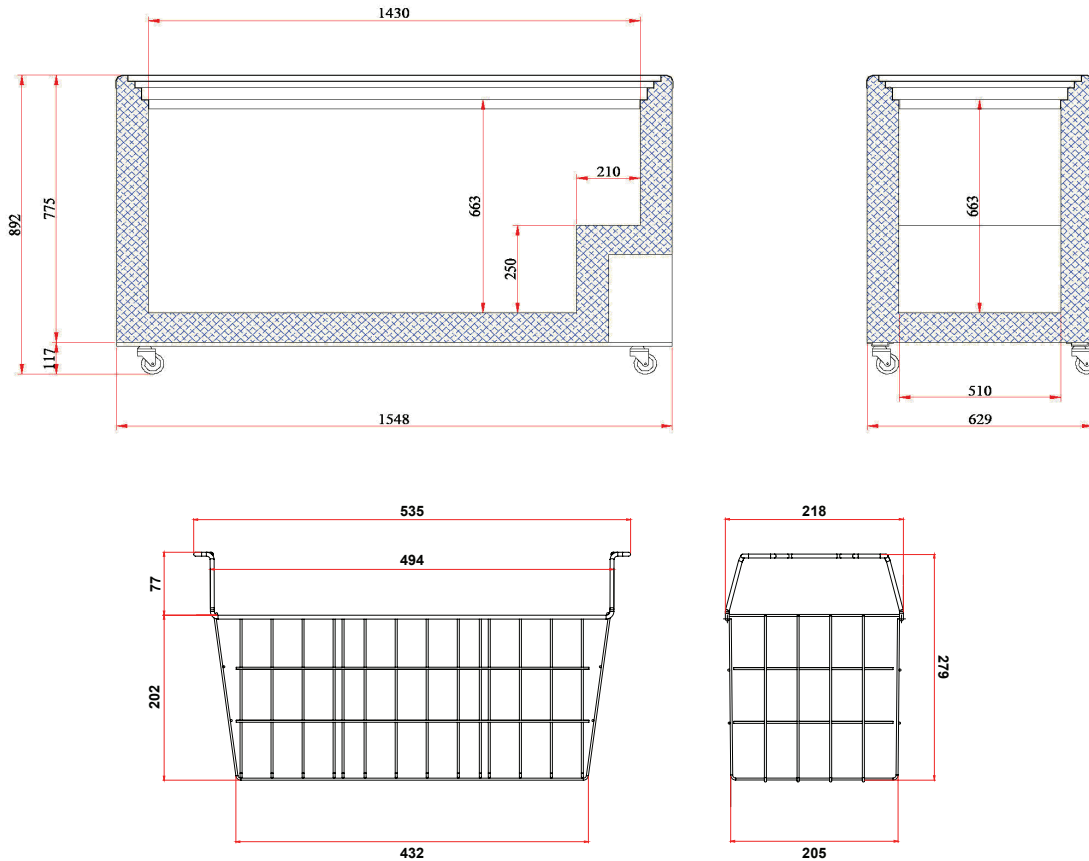

Display Chest Freezer 491L - Flat Glass Top

| Chest Freezers

Display Chest Freezer 491L - Flat Glass Top

| Chest Freezers

SPECIFICATIONS DIMENSIONS

Model Number	CF0500FTFG-NR	Plug Plug	1 x 10A	External (mm)
Part Number	3735304-NR	Plug Location	Rear, bottom right	Width 1548
Volume	491L	Cord Length	2m	Depth 629
Unit Weight	101kg	Colour	White	Height 892
Packaged Weight	106kg	Internal Light	No	Internal (mm)
Adjustable Temp. Range	-22°C to -12°C	No. of Lids	2	Width 1430
Max. Ambient Temp.	35°C	Lid Type	Glass	Depth 510
Climate Class	4L1	Lid Shape	Flat	Height 663
Energy Consumption	3.76kWh/24h	Lid Style	Sliding	Width 1585
GEMS Star Rating	6 Stars	Lid Lock	Yes	Depth 680
Refrigeration Capacity	400W	No. of Baskets	6	Height 950
Refrigerant	R290	Basket Dimensions	205(w) x432(d) x 202(h) mm	Packaged (mm)
Air Circulation	Static	Defrost System	Manual	Width 1585
Rated Current	1.08A	Temp. Controller	Analogue controller, digital display	Depth 680
Electrical Voltage	220-240V	Castors	Yes	Height 950
Frequency	50Hz	Warranty	2 Years Bromic Extra Care Warranty - Labour and Parts	
Power Supply	Single Phase			