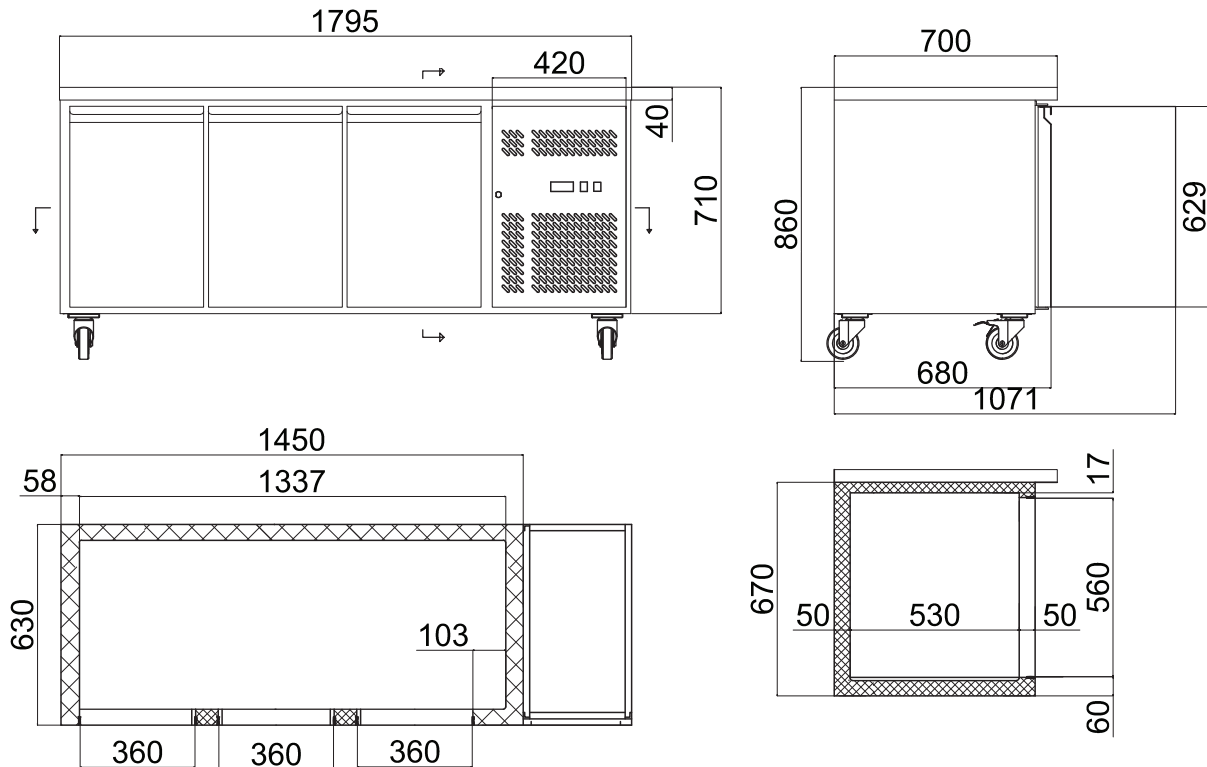

# Under Bench Fridge 417L - 3 Doors - Stainless Steel

| Bar Fridges & Freezers

# Under Bench Fridge 417L - 3 Doors - Stainless Steel

| Bar Fridges & Freezers

SPECIFICATIONS				DIMENSIONS	
Model Number	UBC1795SD-NR	Cord Length	2.5m	<b>External (mm)</b>	
Part Number	3735206-NR	Colour	Stainless Steel	<b>Width</b>	1795
Volume	417L	Internal Light	No	<b>Depth</b>	700
Unit Weight	142kg	No. of Doors	3	<b>Height</b>	850
Packaged Weight	147kg	Door Type	Solid	<b>Internal (mm)</b>	
Adjustable Temp. Range	+1 to +5°C	Door Style	Hinged	<b>Width</b>	1337
Max. Ambient Temp.	38°C	Door Lock	No	<b>Depth</b>	530
Climate Class	4M1	Self-Closing Door	Yes	<b>Height</b>	589
Energy Consumption	3.341kWh/24h	Door Swing Dimension	371mm	<b>Packaged (mm)</b>	
GEMS Star Rating	4 stars	Total Depth of Door Open	1071mm	<b>Width</b>	1825
Refrigeration Capacity	245W	No. of Shelves Incl. Base Per Door	3	<b>Depth</b>	730
Refrigerant	R600a	Shelf Type	Adjustable	<b>Height</b>	910
Rated Current	2A	Shelves Dimensions	333(w) x 530(d) mm		
Electrical Voltage	220-240V	Temp. Controller	Digital		
Frequency	50Hz	Castors	Yes		
Power Supply	Single Phase	Warranty	2 Years Parts & Labour		
Power Plug	1 x 10A		Bromic Extra Care		
Plug Location	Bottom Right				