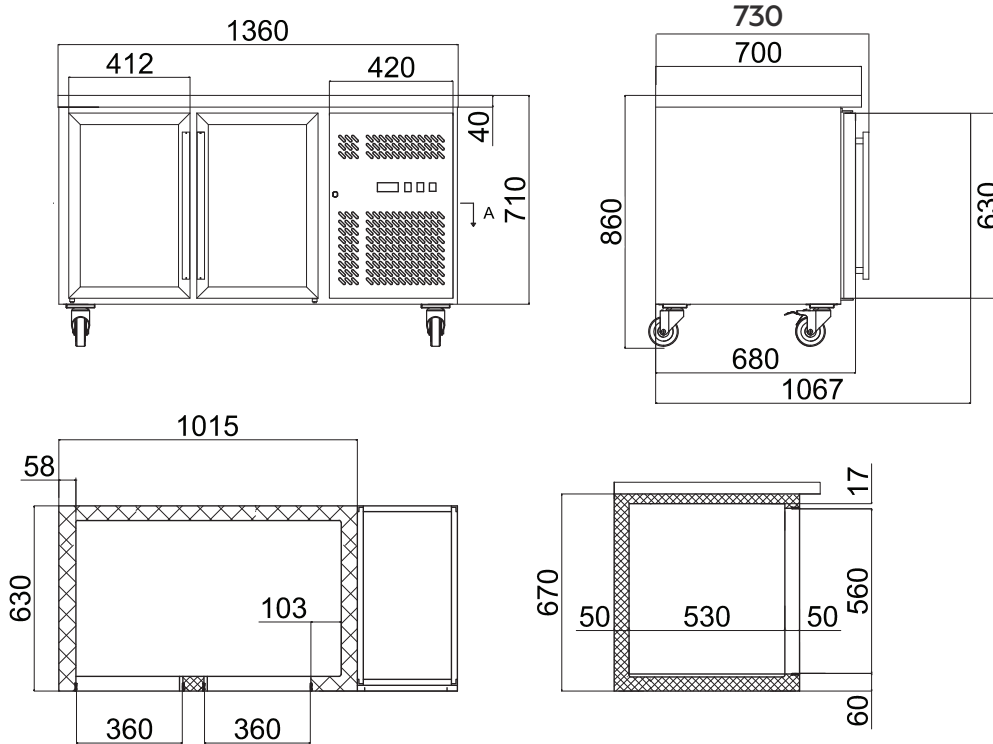

Underbench Display Fridge 282L - 2 Door - Glass

Bar Fridge & Freezers

Underbench Display Fridge 282L - 2 Door - Glass

Bar Fridge & Freezers

SPECIFICATIONS

Model Number	UBC1360GD-NR
Part Number	3735213-NR
Volume	282L
Unit Weight	122kg
Packaged Weight	127kg
Adjustable Temp. Range	+1°C to +5°C
Max. Ambient Temp.	32°C
Climate Class	3M1
Energy Consumption	3.64kWh/24h
GEMS Star Rating	3 stars
Refrigeration Capacity	245W
Refrigerant	R600a
Rated Current	3.64A
Electrical Voltage	220-240V
Frequency	50Hz
Power Supply	Single Phase
Power Plug	1 x 10A
Plug Location	Rear, bottom right

Cord Length	2.5m
Colour	Stainless Steel
Internal Light	LED
No. of Doors	2
Door Type	Glass
Door Glass Type	Double glazed
Door Style	Hinged
Door Lock	No
Self-Closing Door	Yes
Door Swing Dimension	371mm
Total Depth of Door Open	1071mm
No. of Shelves Incl. Base Per Door	3
Shelf Type	Adjustable
Shelves Dimensions	330(w) x 530(d) mm
Temp. Controller	Digital
Castors	Yes
Warranty	2 Years, Parts & Labour Bromic Extra Care

DIMENSIONS

External (mm)	
Width	1360
Depth	725
Height	850
Internal (mm)	
Width	902
Depth	530
Height	589
Packaged (mm)	
Width	1390
Depth	730
Height	910