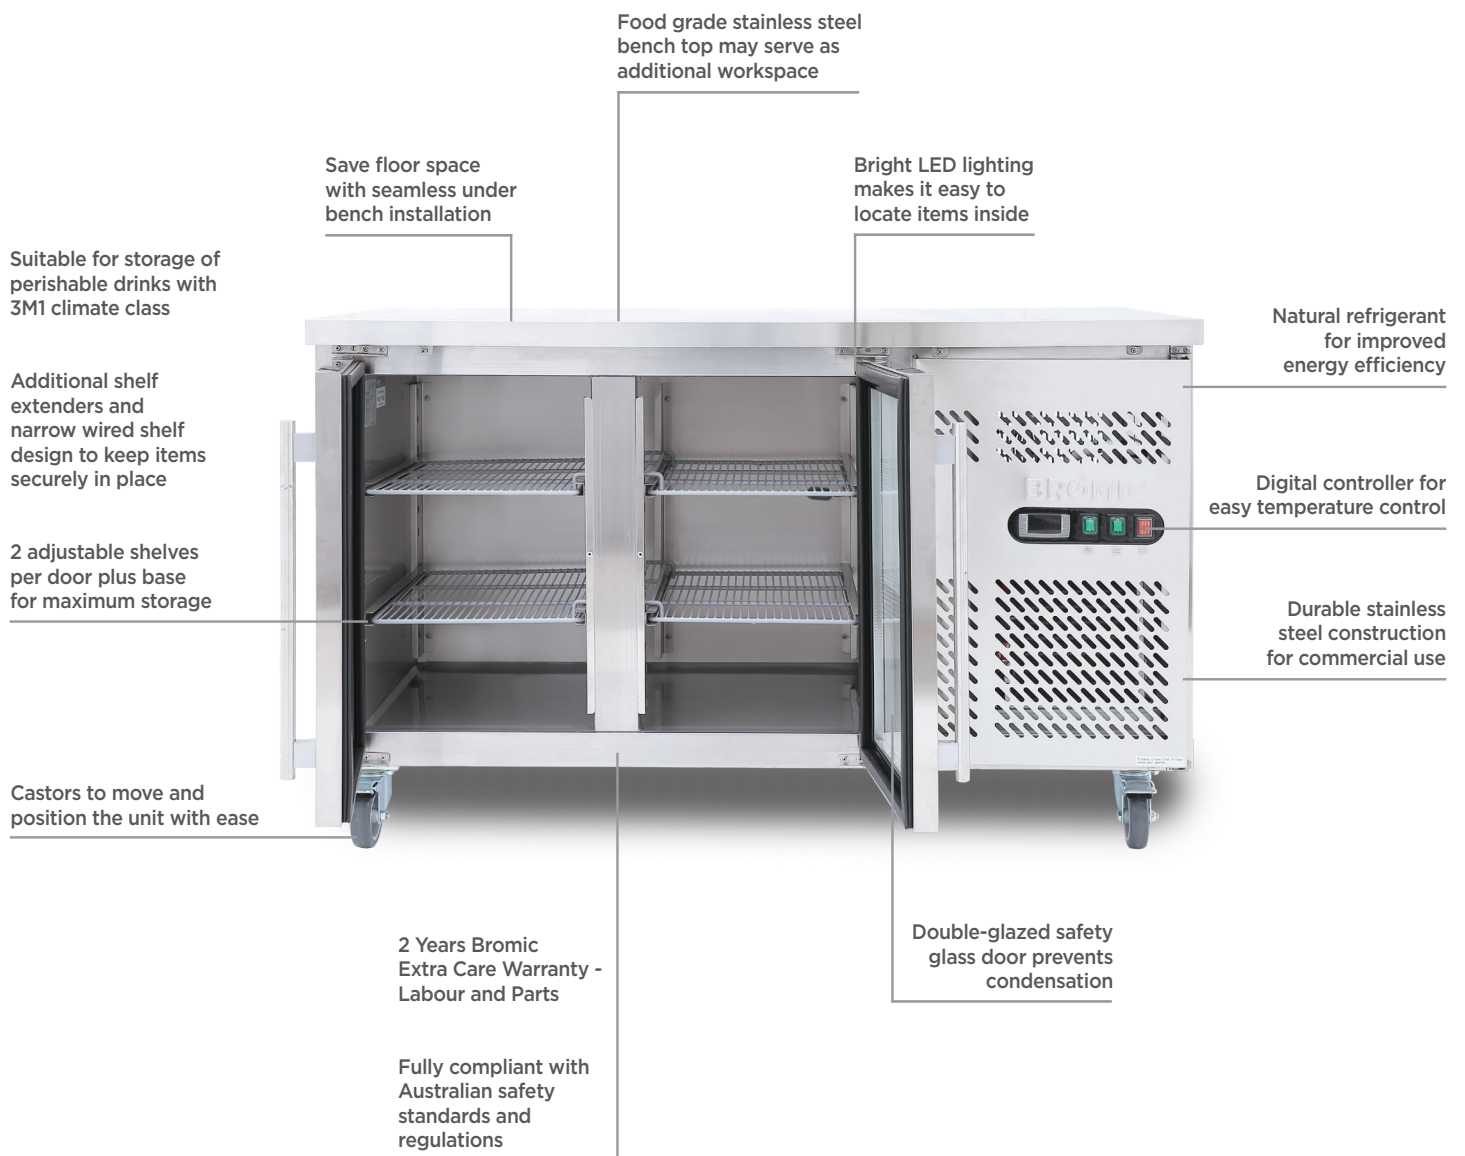

Underbench Display Fridge 282L - 2 Door - Glass

Bar Fridge & Freezers

Underbench Display Fridge 282L - 2 Door - Glass

Bar Fridge & Freezers

SPECIFICATIONS

Model Number	UBC1360GD-NR
Part Number	3735213-NR
Volume	282L
Unit Weight	122kg
Packaged Weight	127kg
Adjustable Temp. Range	+1°C to +5°C
Max. Ambient Temp.	32°C
Climate Class	3M1
Energy Consumption	3.64kWh/24h
GEMS Star Rating	3 stars
Refrigeration Capacity	245W
Refrigerant	R600a
Rated Current	3.64A
Electrical Voltage	220-240V
Frequency	50Hz
Power Supply	Single Phase
Power Plug	1 x 10A
Plug Location	Rear, bottom right

Cord Length	2.5m
Colour	Stainless Steel
Internal Light	LED
No. of Doors	2
Door Type	Glass
Door Glass Type	Double glazed
Door Style	Hinged
Door Lock	No
Self-Closing Door	Yes
Door Swing Dimension	371mm
Total Depth of Door Open	1071mm
No. of Shelves Incl. Base Per Door	3
Shelf Type	Adjustable
Shelves Dimensions	330(w) x 530(d) mm
Temp. Controller	Digital
Castors	Yes
Warranty	2 Years, Parts & Labour Bromic Extra Care

DIMENSIONS

External (mm)	
Width	1360
Depth	725
Height	850
Internal (mm)	
Width	902
Depth	530
Height	589
Packaged (mm)	
Width	1390
Depth	730
Height	910