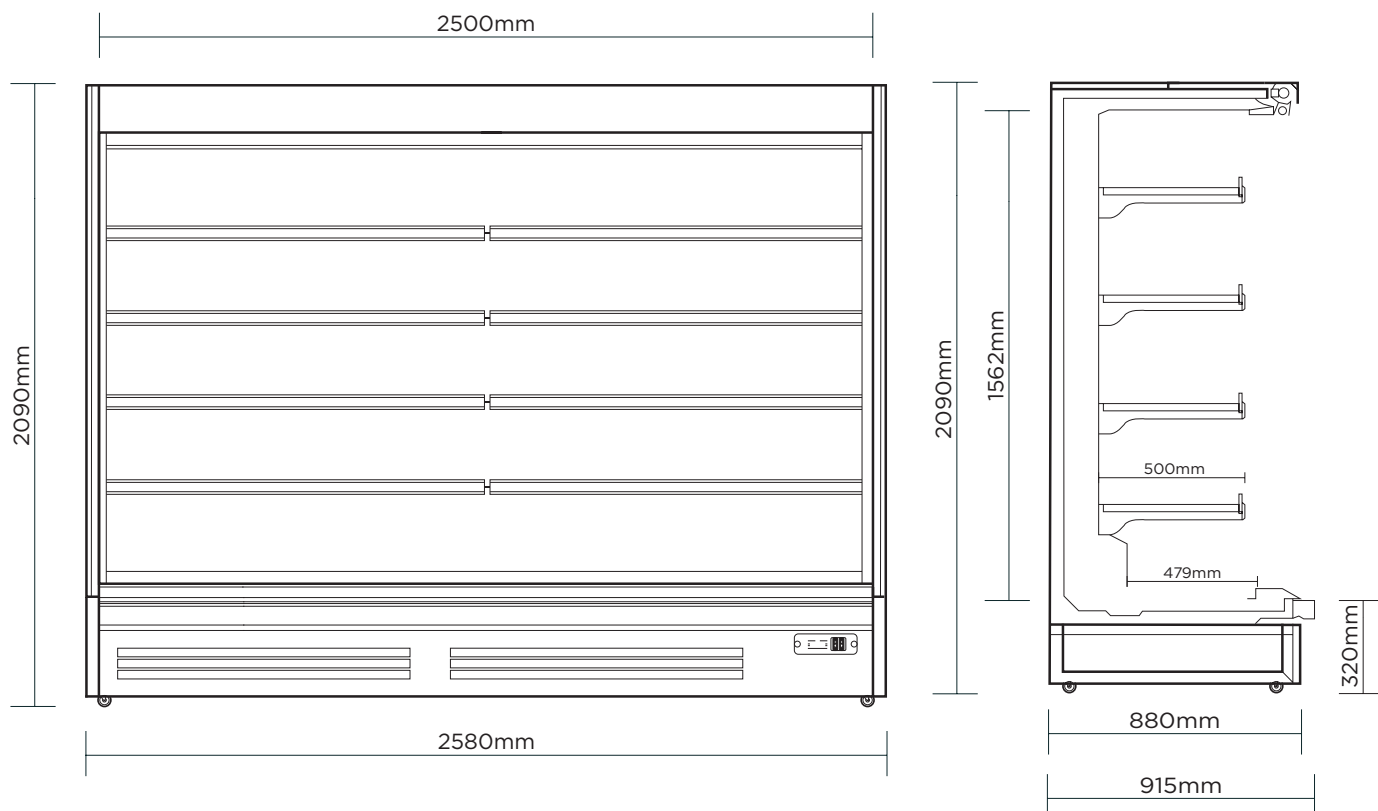

Full Height Multideck Fridge 2500mm - Open Display

| Multideck Display Fridges

*The image is meant solely for illustrative purposes and may not provide an accurate representation of the unit.

Full Height Multideck Fridge 2500mm - Open Display

Multideck Display Fridges

SPECIFICATIONS

Model Number	FHM2500-NR
Part Number	3335652-NR
Volume	1629L
Unit Weight	600kg
Packaged Weight	640kg
Total Display Area	5.6m ²
Adjustable Temp. Range	-1°C to +10°C
Max. Ambient Temp.	25°C
Climate Class	3M1
Energy Consumption	29.86kWh/24h
GEMS Star Rating	4 stars
Refrigeration Capacity	2116W
Refrigerant	R290
Air Circulation	Fan Forced
Rated Current	9.2A
Electrical Voltage	230V

Frequency	50Hz
Power Supply	Single Phase
Plug Supplied	1 x 10A
Plug Location	Rear, bottom left
Cord Length	2m
Colour	Black
Internal Light	LED
Colour Temperature	4000K
No of Shelf Tiers incl. Base	5
Shelf Type	Adjustable height and angle
Shelves Dimensions	2500(w) x 500(d) mm
Temp. Controller	Digital
Air Curtain	Yes
Castors	Yes
Warranty	2 Years Bromic Extra Care Warranty - Labour and Parts

DIMENSIONS

	External (mm)
Width	2580
Depth	915
Height	2090
	Internal (mm)
Width	2500
Depth	680
Height	1562
	Packaged (mm)
Width	2750
Depth	980
Height	2350