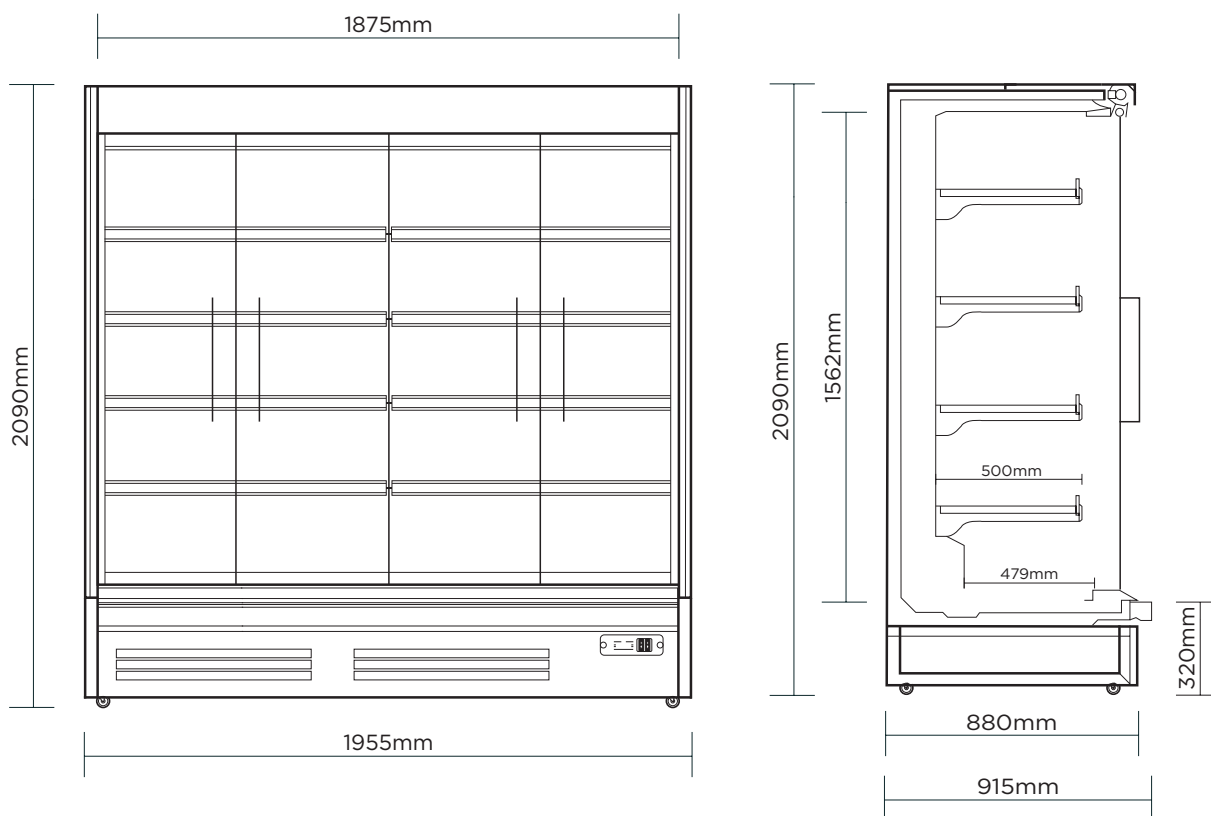

Full Height Multideck Fridge 1875mm - 4 Doors - Hinged

| Multideck Display Fridges

**INDUSTRY
KITCHENS**

www.industrykitchens.com.au 1800 611 058

*The image is meant solely for illustrative purposes and may not provide an accurate representation of the unit.

Full Height Multideck Fridge 1875mm - 4 Doors - Hinged

Multideck Display Fridges

SPECIFICATIONS

DIMENSIONS

Model Number	FHM1875HD-NR	Plug Location	Rear, bottom left	External (mm)
Part Number	3335655-NR	Cord Length	2m	Width 1955
Volume	1222L	Colour	Black	Depth 915
Unit Weight	468kg	Internal Light	LED	Height 2090
Packaged Weight	500kg	Colour Temperature	4000K	
Total Display Area	4.06m ²	No of Shelf Tiers incl. Base	4 + 4 + base	
Adjustable Temp. Range	-1°C to +10°C	Shelf Type	Adjustable height and angle	Internal (mm)
Max. Ambient Temp.	25°C	Shelves Dimensions	1866(w) x 500(d) mm	Width 1875
Climate Class	3M1	Temp. Controller	Digital	Depth 680
Energy Consumption	5.3kWh/24h	Air Curtain	Yes	Height 1562
GEMS Star Rating	9 stars	Number of Doors	4	
Refrigeration Capacity	340W	Door Type	Glass	
Refrigerant	R290	Door Style	Hinged	
Air Circulation	Fan Forced	Door Lock	No	Packaged (mm)
Rated Current	1.48A	Self-Closing Door	Yes	Width 2125
Electrical Voltage	230V	Door Swing Dimension	469mm	Depth 980
Frequency	50Hz	Castors	Yes	Height 2350
Power Supply	Single Phase	Warranty	2 Years Bromic Extra Care Warranty - Labour and Parts	
Plug Supplied	1 x 10A			