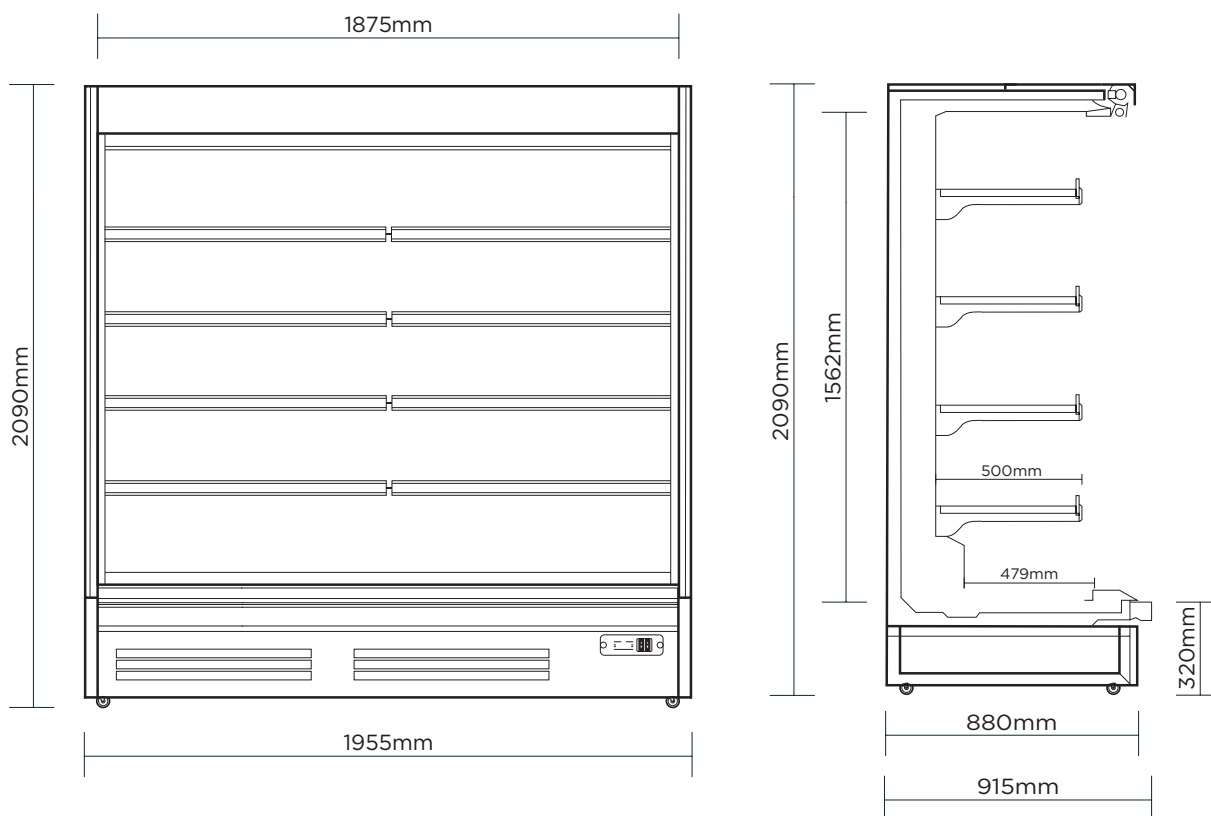

Full Height Multideck Fridge 1875mm - Open Display

Multideck Display Fridges

SPECIFICATIONS

Model Number	FHM1875-NR
Part Number	3335651-NR
Volume	1222L
Unit Weight	468kg
Packaged Weight	500kg
Total Display Area	4.06m²
Adjustable Temp. Range	-1°C to +10°C
Max. Ambient Temp.	25°C
Climate Class	3M1
Energy Consumption	20kWh/24h
GEMS Star Rating	5 stars
Refrigeration Capacity	1631W
Refrigerant	R290
Air Circulation	Fan Forced
Rated Current	7.09A
Electrical Voltage	230V

Frequency	50Hz
Power Supply	Single Phase
Plug Supplied	1 x 10A
Plug Location	Rear, bottom left
Cord Length	2m
Colour	Black
Internal Light	LED
Colour Temperature	4000K
No of Shelf Tiers incl. Base	5
Shelf Type	Adjustable height and angle
Shelves Dimensions	1875(w) x 500(d) mm
Temp. Controller	Digital
Air Curtain	Yes
Castors	Yes
Warranty	2 Years Bromic Extra Care Warranty - Labour and Parts

DIMENSIONS

	External (mm)
Width	1955
Depth	915
Height	2090
	Internal (mm)
Width	1875
Depth	680
Height	1562
	Packaged (mm)
Width	2125
Depth	980
Height	2350