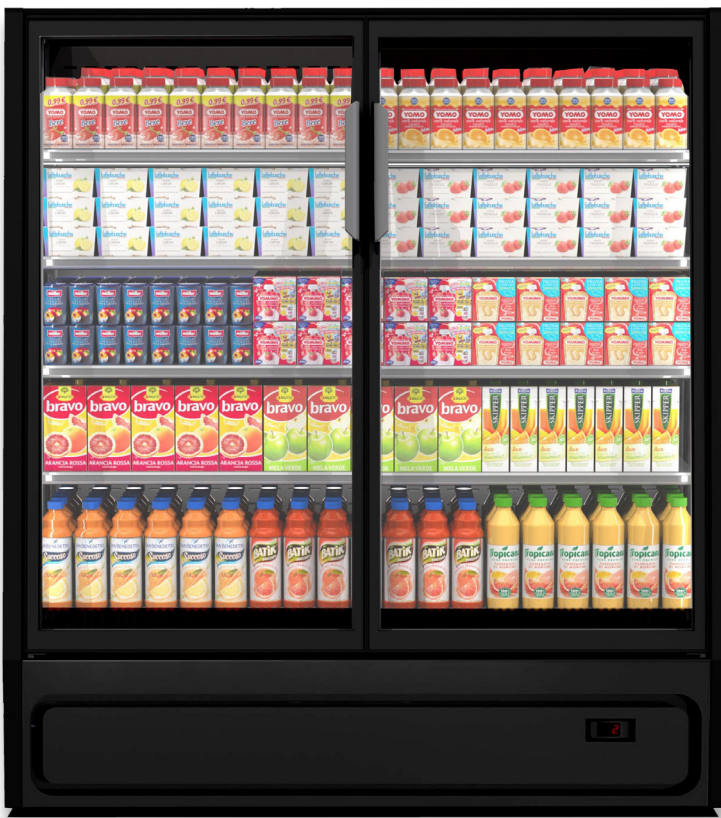

# MULTIFRESCO PLUS

## SEMI VERTICAL CHILLER

CHILLER

R290

PLUG-IN

## FEATURES INCLUDE

- 4 Shelves + base
- No-frame doors
- Black internal / Black external
- High efficiency fans
- Glass end walls
- LED lighting
- 10 Amp plug

Scan here to check for Energy Efficiency Rebates in your state.