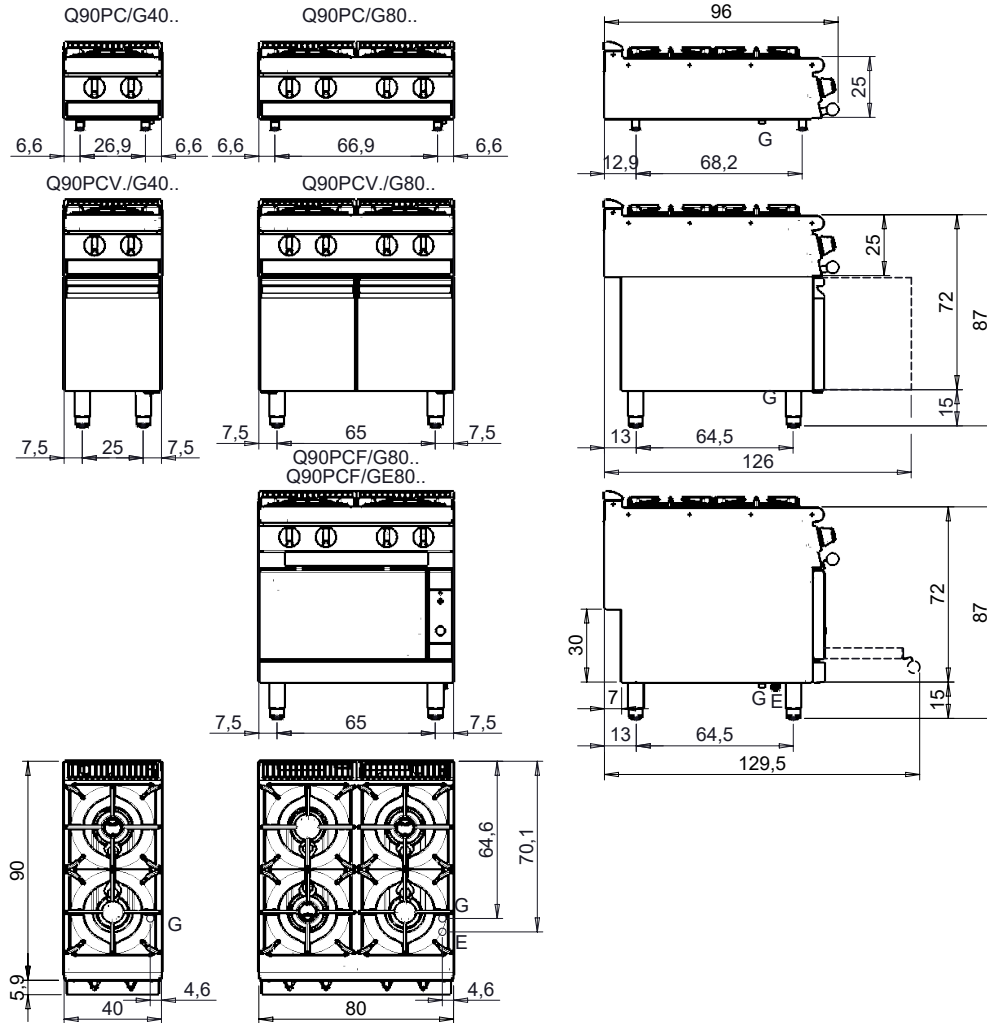

MODEL

Q90PC/G4005

CODE

CR1015409

2 BURNER GAS COOK TOP

QUEEN9

- AISI 304 stainless-steel bases and worktops, Scotch-Brite finish
- Depth of 900 mm for high power and performance
- Catalogue offers more than 350 standard models
- Worktop, base cabinet, base cabinet with doors and oven versions
- 20/10 worktop thickness
- Twin-piece knobs prevent infiltration of dirt and have an IPX5 water ingress protection rating
- Gas kitchens having burners with various configurations and power ratings: 3.5 kW - 5.7 kW, 7 kW and 10 kW
- Double-ring burners for 7 and 10 kW models
- Wide range of accessories

Technical / functional characteristics

- Fully moulded top, obtained from a large stainless steel plate;
- Long prongs enamelled cast iron grilles to easily move pots between one burner and another; Stainless steel rod grilles are available
- High power cast iron burners (3.5- 5.7- 7 and 10 kW);
- Burners piezo-electric ignition available as optional
- Stainless steel removable two-burner basin accessory

DIMENSIONS	
Width (mm)	400
Depth (mm)	900
Height (mm)	250
Gas connection (∅)	3/4"
Electric connection (V/~ /Hz)	
Cold water connection (∅)	
Hot water connection (∅)	

Cold soft water connection (∅)	
Drain (∅)	
Gas power (Mj/hr)	54
Electric power (kW)	
Plate dimensions (mm)	
Tank capacity (L)	
Tank dimensions (mm)	
Internal oven dimensions (mm)	

MODEL

Q90PC/G4005

CODE

CR1015409

MISURE IN cm - DIMENSIONS IN cm - ABMESSUNGEN IN cm - MESURES EN cm
 MEDIDAS EN cm - MATEN IN cm - DIMENSIONES EN cm

Legenda - Legende - Key - Légende - Leyenda - Legenda - Legenda