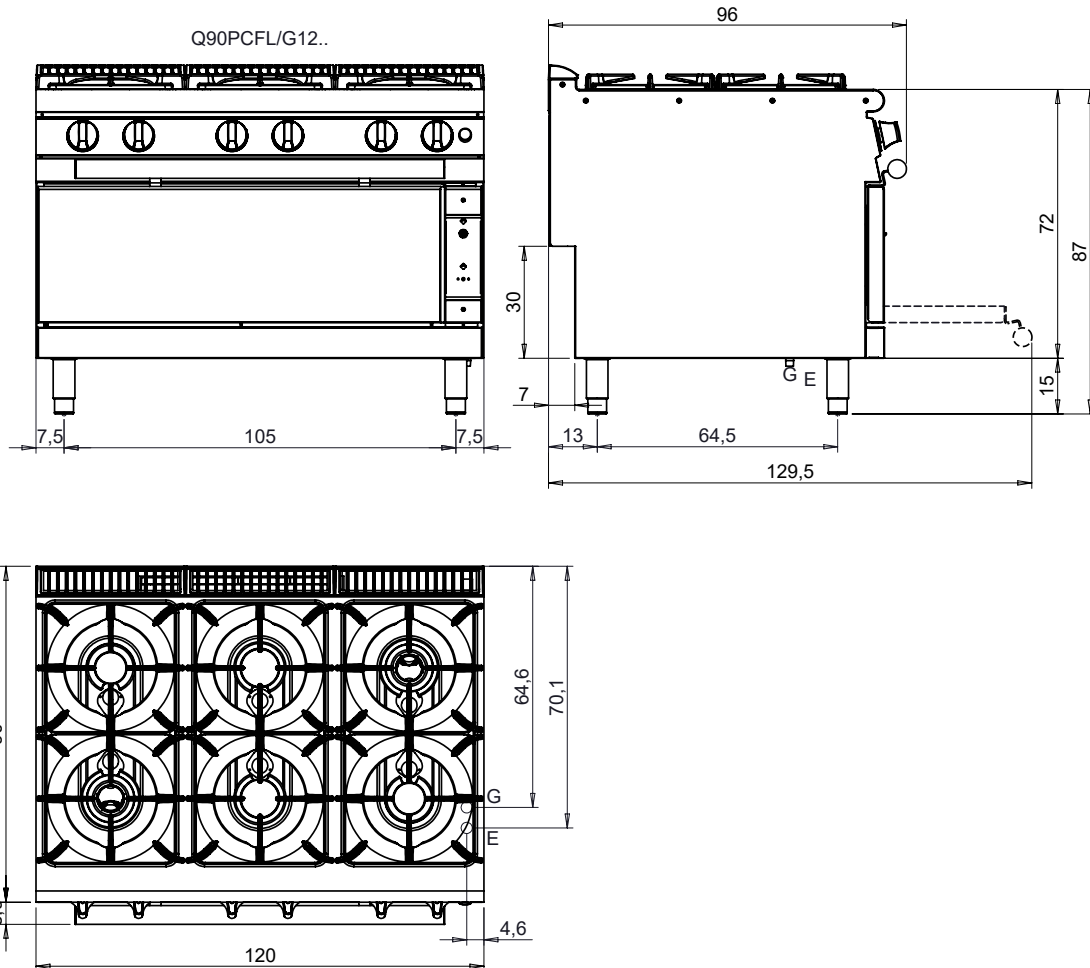

Gas oven

- Thermally insulated stainless steel cooking area (53x70x30 cm), equipped with 3 antitipping guides for 2/1 Gastronorm containers; large oven version 93,7x69,6x39 cm
- Very thick cast iron radiant base plate for efficient heat distribution;
- Perfectly insulated stainless steel door and inner door, fitted on heavy-duty self-balanced hinges;
- Full length thermally insulated ergonomic handle;
- Stabilised flame burner housed below the hearth;
- Pilot burner with piezo-electric and manual ignition;
- Automatic valve with thermocouple for gas safety;
- Thermostatic temperature control from 110 to 330° C;

DIMENSIONS	
Width (mm)	1200
Depth (mm)	900
Height (mm)	900
Gas connection (∅)	3/4"
Electric connection (V/~ /Hz)	
Cold water connection (∅)	
Hot water connection (∅)	

Cold soft water connection (∅)	
Drain (∅)	
Gas power (Mj/hr)	196
Electric power (kW)	
Plate dimensions (mm)	
Tank capacity (L)	
Tank dimensions (mm)	
Internal oven dimensions (mm)	

MODEL

Q90PCFL/G1205

CODE

CR1015729

MISURE IN cm - DIMENSIONS IN cm - ABMESSUNGEN IN cm - MESURES EN cm
 MEDIDAS EN cm - MATEN IN cm - DIMENSIONES EN cm

Legenda - Legende - Key - Légende - Leyenda - Legenda - Legenda