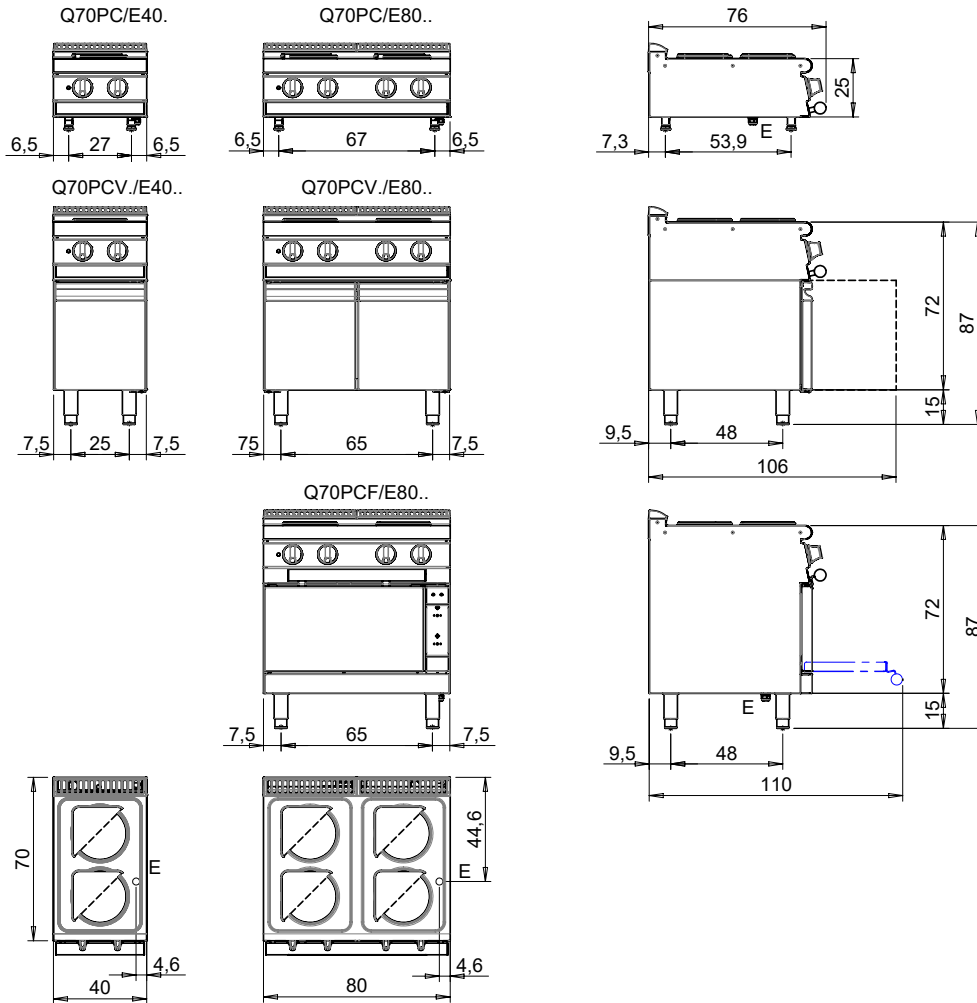

MODEL

Q70PC/VCE400

CODE

CR1012959

2 CERAMIC GLASS BURNER ELECTRIC COOK TOP

QUEEN7

- 15/10 worktop thickness
- Stainless steel, Scotch-Brite finish
- Sturdy and powerful with compact design
- Depth of 700 mm means it will fit the most common configurations
- Catalogue offers more than 300 standard models
- Worktop, base cabinet and oven Versions
- Twin-piece knobs prevent the infiltration of dirt and are watertight
- Gas kitchens having burners with various configurations and power ratings: 3.5 kW - 5.7 kW - 7.0 Kw
- Wide range of accessories

Technical / functional characteristics

- Watertight shatterproof glass-ceramic top.
- Cooking zones marked with a 23 cm diameter circular screenprint.
- 2.5 kW single zone power.
- Heat mode activation light and residual heat indicator light.

DIMENSIONS	
Width (mm)	400
Depth (mm)	700
Height (mm)	250
Gas connection (∅)	
Electric connection (V/~ /Hz)	400V/3N 50-60 Hz
Cold water connection (∅)	
Hot water connection (∅)	

Cold soft water connection (∅)	
Drain (∅)	
Gas power (Mj/hr)	
Electric power (kW)	5
Plate dimensions (mm)	
Tank capacity (L)	
Tank dimensions (mm)	
Internal oven dimensions (mm)	

MODEL

Q70PC/VCE400

CODE

CR1012959

MISURE IN cm - DIMENSIONS IN cm - ABMESSUNGEN IN cm - MESURES EN cm
 MEDIDAS EN cm - MATEN IN cm - DIMENSIONES EN cm

Legenda - Legende - Key - Légende - Leyenda - Legenda - Legenda