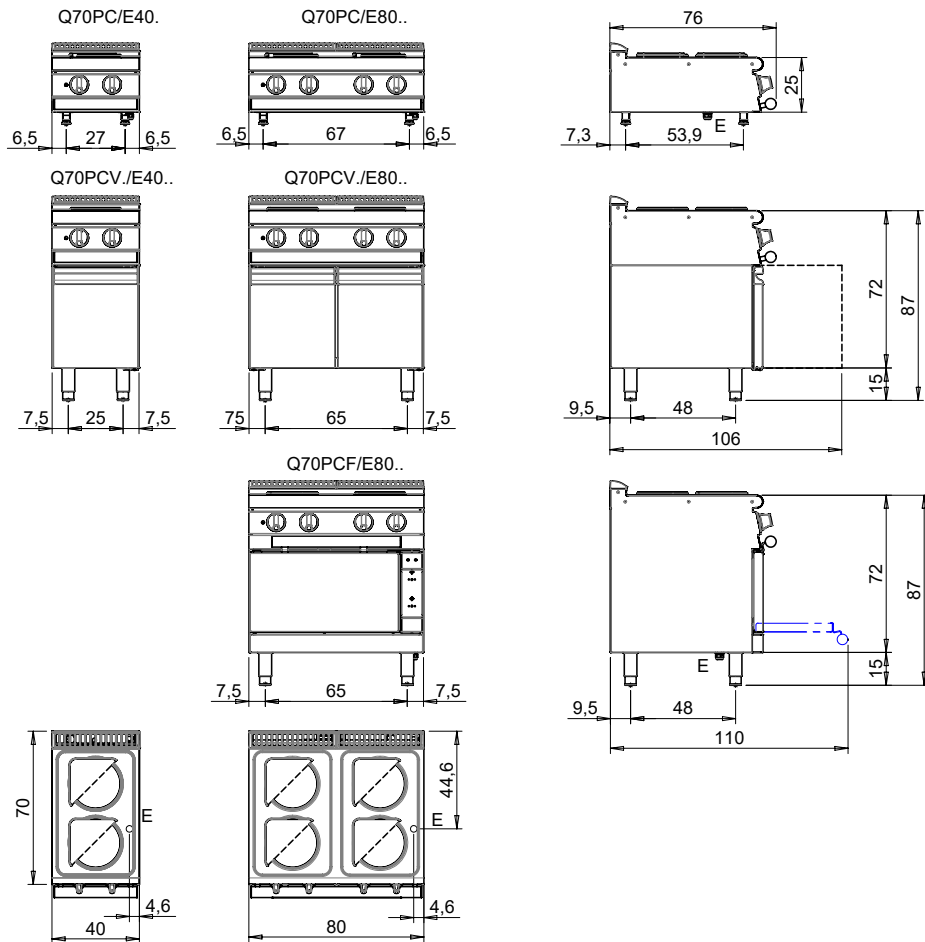

MODEL

Q70PC/E800

CODE

CR1012599

4 ROUND BURNER ELECTRIC COOK TOP

QUEEN7

- 15/10 worktop thickness
- Stainless steel, Scotch-Brite finish
- Sturdy and powerful with compact design
- Depth of 700 mm means it will fit the most common configurations
- Catalogue offers more than 300 standard models
- Worktop, base cabinet and oven Versions
- Twin-piece knobs prevent the infiltration of dirt and are watertight
- Gas kitchens having burners with various configurations and power ratings: 3.5 kW - 5.7 kW - 7.0 Kw
- Wide range of accessories

Technical / functional characteristics

- Fully moulded hob, obtained from a single large stainless steel plate.
- Water tight cast iron radiant plates to avoid liquids penetrating on electric wiring.
- Automatic safety thermostat to avoid plates overheating, particularly during empty functioning.
- Ergonomic, recessed and tilted knobs with 7 control positions.
- “Powered plates” indicator lights.

DIMENSIONS	
Width (mm)	800
Depth (mm)	700
Height (mm)	250
Gas connection (∅)	
Electric connection (V/~ /Hz)	400V/3N 50-60 Hz
Cold water connection (∅)	
Hot water connection (∅)	

Cold soft water connection (∅)	
Drain (∅)	
Gas power (Mj/hr)	
Electric power (kW)	10.4
Plate dimensions (mm)	
Tank capacity (L)	
Tank dimensions (mm)	
Internal oven dimensions (mm)	

MODEL

Q70PC/E800

CODE

CR1012599

MISURE IN cm - DIMENSIONS IN cm - ABMESSUNGEN IN cm - MESURES EN cm
 MEDIDAS EN cm - MATEN IN cm - DIMENSIONES EN cm

Legenda - Legende - Key - Légende - Leyenda - Legenda - Legenda