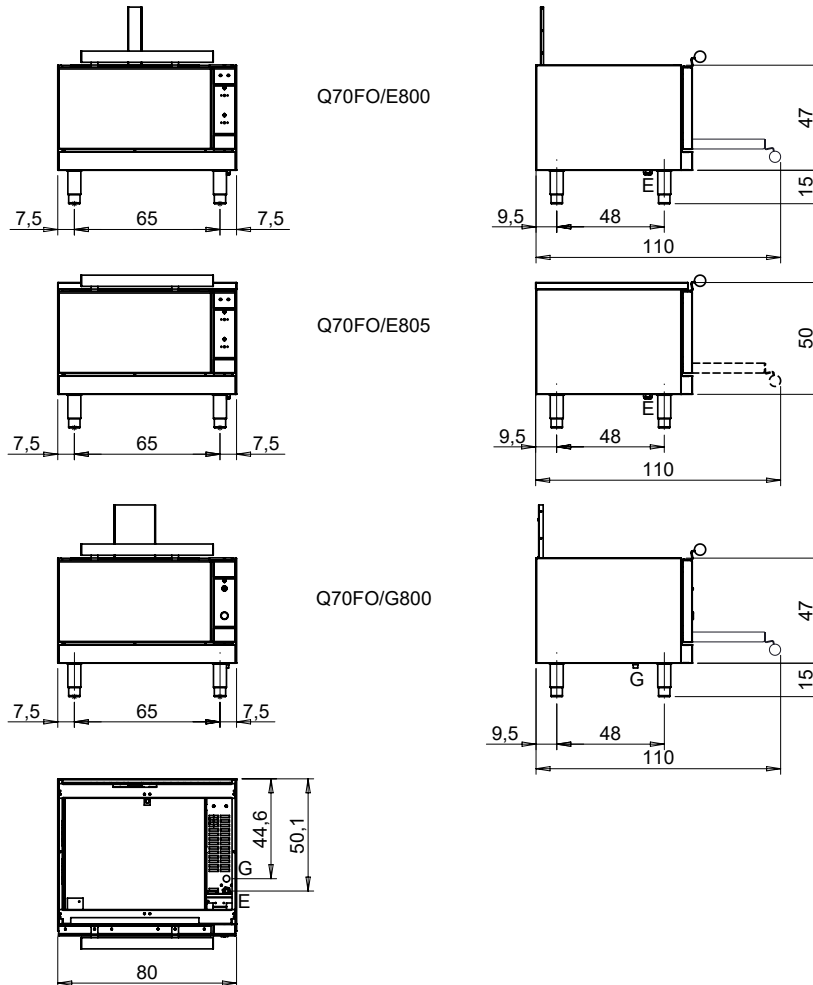

GAS OVEN FOR TOP LINE

QUEEN7

- 15/10 worktop thickness
- Stainless steel, Scotch-Brite finish
- Sturdy and powerful with compact design
- Depth of 700 mm means it will fit the most common configurations
- Catalogue offers more than 300 standard models
- Worktop, base cabinet and oven Versions
- Twin-piece knobs prevent the infiltration of dirt and are watertight
- Gas kitchens having burners with various configurations and power ratings: 3.5 kW - 5.7 kW - 7.0 Kw
- Wide range of accessories

Technical / functional characteristics

- Thermally insulated stainless steel cooking area (57.2x58x30 cm), equipped with 3 antitipping guides for containers.
- Perfectly insulated stainless steel door and inner door, fitted on heavy-duty self-balanced hinges.
- Full length thermally insulated ergonomic handle.
- Stabilised flame burner housed below the hearth.
- Pilot burner with piezo ignition.
- Automatic valve with thermocouple for gas safety.
- Thermostatic temperature control from 110 to 330°C.

DIMENSIONS	
Width (mm)	800
Depth (mm)	700
Height (mm)	650
Gas connection (∅)	3/4"
Electric connection (V/~ /Hz)	
Cold water connection (∅)	
Hot water connection (∅)	

Cold soft water connection (∅)	
Drain (∅)	
Gas power (Mj/hr)	23
Electric power (kW)	
Plate dimensions (mm)	
Tank capacity (L)	
Tank dimensions (mm)	
Internal oven dimensions (mm)	

MODEL

Q70FO/G800

CODE

CR1015209

MISURE IN cm - DIMENSIONS IN cm - ABMESSUNGEN IN cm- MESURES EN cm
 MEDIDAS EN cm - MATEN IN cm - DIMENSIONES EN cm

Legenda - Legende - Key - Légende - Leyenda - Legenda - Legenda