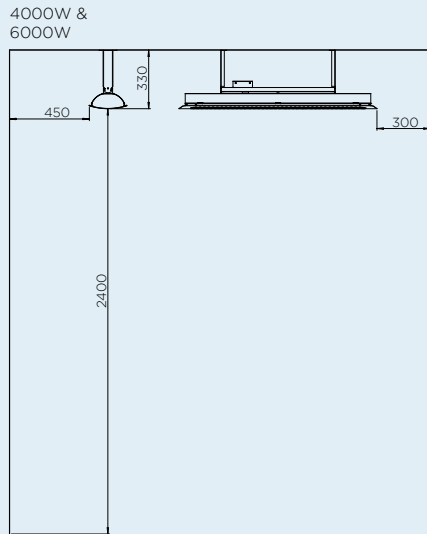

MOUNT OPTIONS

With a wide array of mounting options, Bromic offers solutions to complete any décor and provide functionality for ambiance and comfort.

CEILING & WALL MOUNT

CEILING MOUNT CLEARANCE