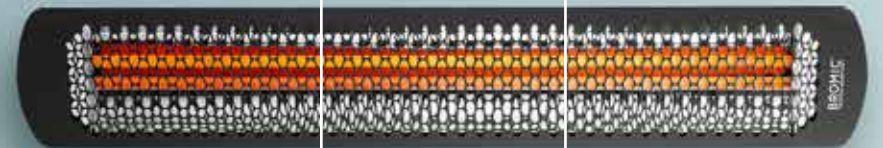

3000W & 6000W
BLACK