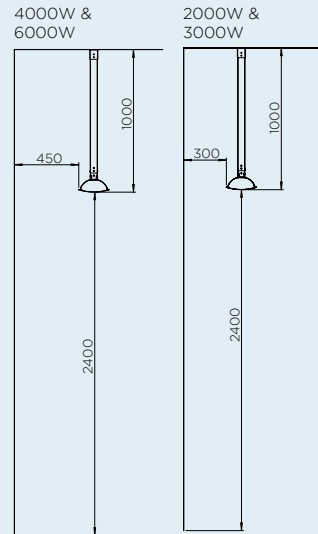

CEILING POLE CLEARANCE

WALL BRACKET

2000W & 3000W

4000W & 6000W

HEATING REACH

Creating ideal comfort levels, Bromic heaters offer a variety of heat distribution to suit your outdoor heating needs.