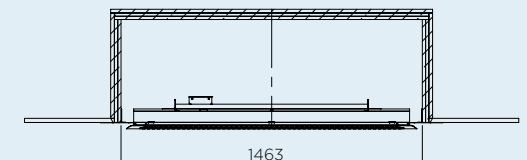

## CEILING RECESS

MINIMUM  
CEILING CAVITY

2000W & 4000W

3000W & 6000W