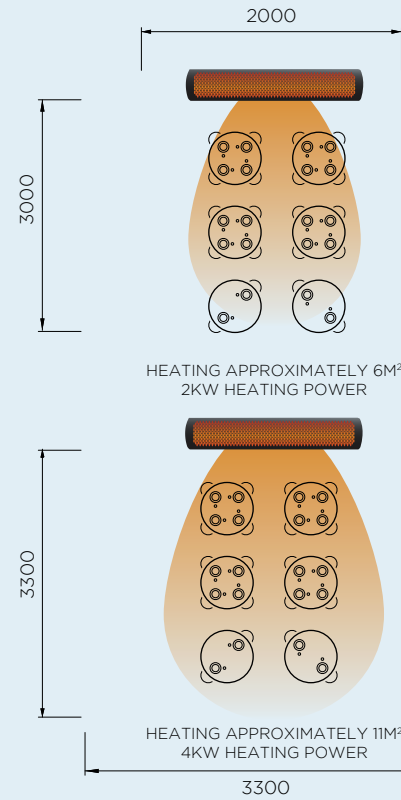

2000W & 4000W SERIES