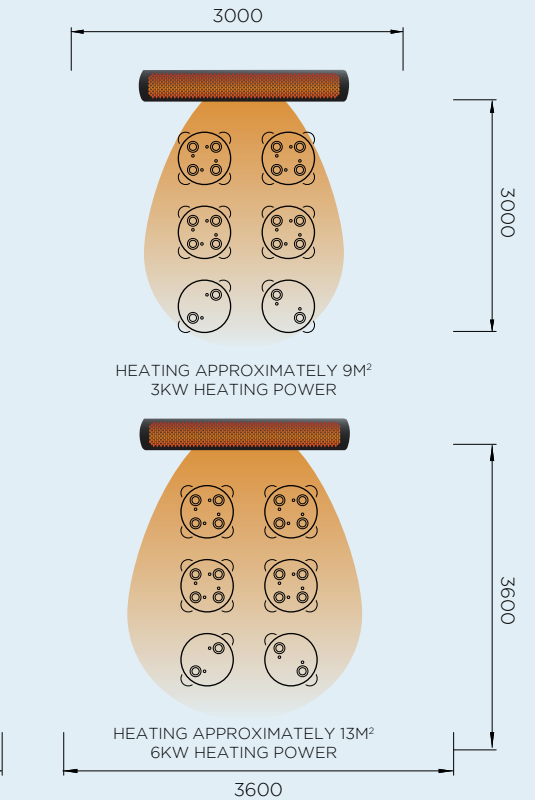

3000W & 6000W SERIES

CONTROL OPTIONS