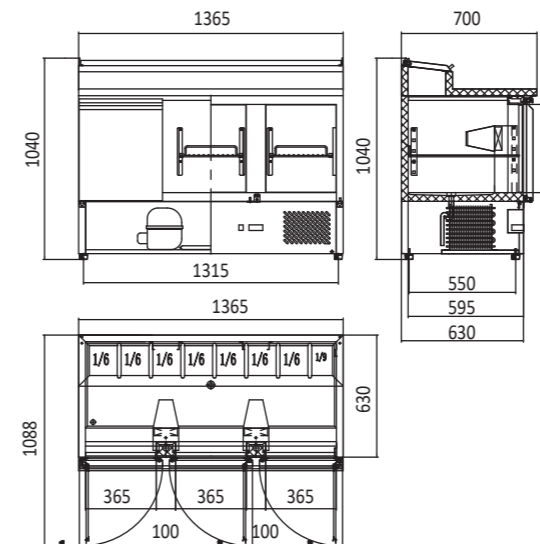

Not include
Counter Top Salad Bar

Three Door Pizza Table Without Ingredient Top

ESL3852

Three Doors Open Top Saladette

ESL3853

ESL3852

ESL3853

INFORMATION

ESL3852

Capacity	380L
Power	220W
Voltage	220~240V/50Hz
Working Temp	+2°C~+8°C
Ambient Temp	43°C
Dimensions(mm)	W1365 x D700 x H1087, 170kg
Packaging Dimensions(mm)	W1419 x D754 x H1172, 187kg
RRP	\$3,209.00

INFORMATION

ESL3853

Capacity	380L
Power	300W
Voltage	220~240V/50Hz
Working Temp	+2°C~+8°C
Ambient Temp	43°C
Dimensions(mm)	W1365 x D700 x H1105, 91kg
Packaging Dimensions(mm)	W1419 x D754 x H1172, 108kg
RRP	\$3,294.00

ESL3864

INFORMATION ESL3864

Capacity	380L
Power	310W
Voltage	220~240V/50Hz
Working Temp	-2°C~+8°C
Ambient Temp	43°C
Dimensions(mm)	W1365 x D700 x H1168, 173kg
Packaging Dimensions(mm)	W1420 x D754 x H1230, 209kg
RRP	\$3,209.00