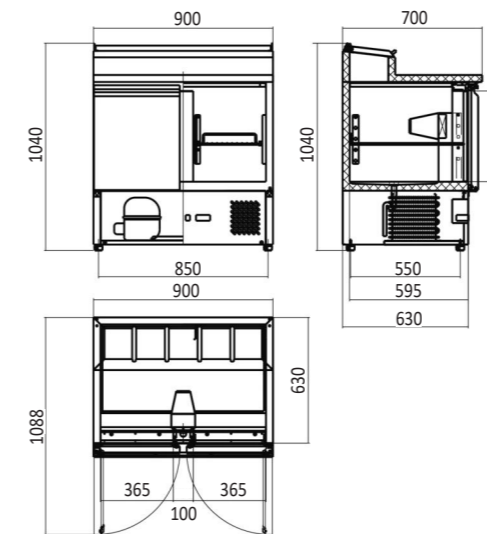

Two Doors Pizzatable
Marble Top Saladette

ESL3831

Two Doors
Open Top Saladette

ESL3832

ESL3831

ESL3832

INFORMATION

ESL3831

Capacity	300L
Power	310W
Voltage	220~240V/50Hz
Working Temp	-2°C~+8°C
Ambient Temp	43°C
Dimensions(mm)	W900 x D700 x H1157, 96kg
Packaging Dimensions(mm)	W945 x D750 x H1260, 125kg
RRP	\$2,289.00

INFORMATION

ESL3832

Capacity	300L
Power	310W
Voltage	220~240V/50Hz
Working Temp	-2°C~+8°C
Ambient Temp	43°C
Dimensions(mm)	W900 x D700 x H1105, 77kg
Packaging Dimensions(mm)	W955 x D754 x H1211, 95kg
RRP	\$2,289.00

ESL3864

INFORMATION ESL3864

Capacity	380L
Power	310W
Voltage	220~240V/50Hz
Working Temp	-2°C~+8°C
Ambient Temp	43°C
Dimensions(mm)	W1365 x D700 x H1168, 173kg
Packaging Dimensions(mm)	W1420 x D754 x H1230, 209kg
RRP	\$3,209.00