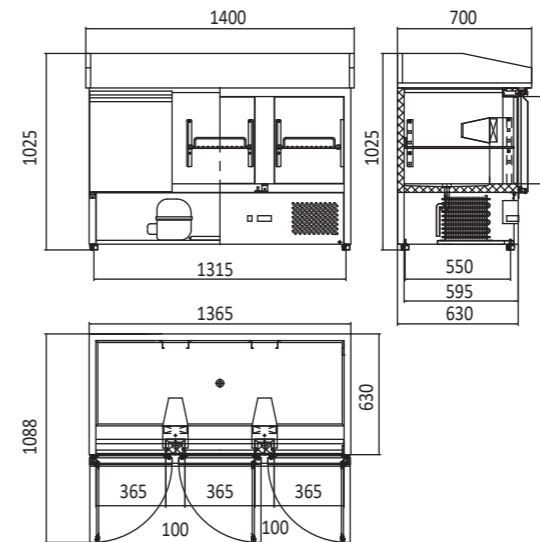

Not include
Counter Top Salad Bar

Three Door Pizza Table Without Ingredient Top

ESL3852

Three Doors Open Top Saladette

ESL3853

ESL3852

ESL3853

INFORMATION

ESL3852

Capacity	380L
Power	220W
Voltage	220~240V/50Hz
Working Temp	+2°C~+8°C
Ambient Temp	43°C
Dimensions(mm)	W1365 x D700 x H1087, 170kg
Packaging Dimensions(mm)	W1419 x D754 x H1172, 187kg
RRP	\$3,209.00

INFORMATION

ESL3853

Capacity	380L
Power	300W
Voltage	220~240V/50Hz
Working Temp	+2°C~+8°C
Ambient Temp	43°C
Dimensions(mm)	W1365 x D700 x H1105, 91kg
Packaging Dimensions(mm)	W1419 x D754 x H1172, 108kg
RRP	\$3,294.00

ESL3864

INFORMATION ESL3864

Capacity	380L
Power	310W
Voltage	220~240V/50Hz
Working Temp	-2°C~+8°C
Ambient Temp	43°C
Dimensions(mm)	W1365 x D700 x H1168, 173kg
Packaging Dimensions(mm)	W1420 x D754 x H1230, 209kg
RRP	\$3,209.00