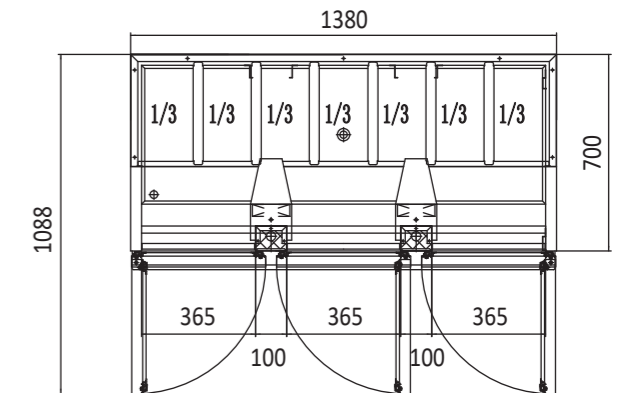

INFORMATION

ESL3853

Capacity	380L
Power	300W
Voltage	220~240V/50Hz
Working Temp	+2°C~+8°C
Ambient Temp	43°C
Dimensions(mm)	W1365 x D700 x H1105, 91kg
Packaging Dimensions(mm)	W1419 x D754 x H1172, 108kg
RRP	\$3,294.00

ESL3864

INFORMATION ESL3864

Capacity	380L
Power	310W
Voltage	220~240V/50Hz
Working Temp	-2°C~+8°C
Ambient Temp	43°C
Dimensions(mm)	W1365 x D700 x H1168, 173kg
Packaging Dimensions(mm)	W1420 x D754 x H1230, 209kg
RRP	\$3,209.00