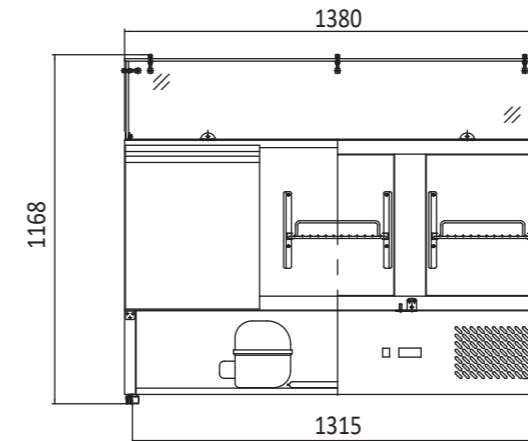

INFORMATION

ESL3853

Capacity	380L
Power	300W
Voltage	220~240V/50Hz
Working Temp	+2°C~+8°C
Ambient Temp	43°C
Dimensions(mm)	W1365 x D700 x H1105, 91kg
Packaging Dimensions(mm)	W1419 x D754 x H1172, 108kg
RRP	\$3,294.00

ESL3864

INFORMATION ESL3864

Capacity	380L
Power	310W
Voltage	220~240V/50Hz
Working Temp	-2°C~+8°C
Ambient Temp	43°C
Dimensions(mm)	W1365 x D700 x H1168, 173kg
Packaging Dimensions(mm)	W1420 x D754 x H1230, 209kg
RRP	\$3,209.00