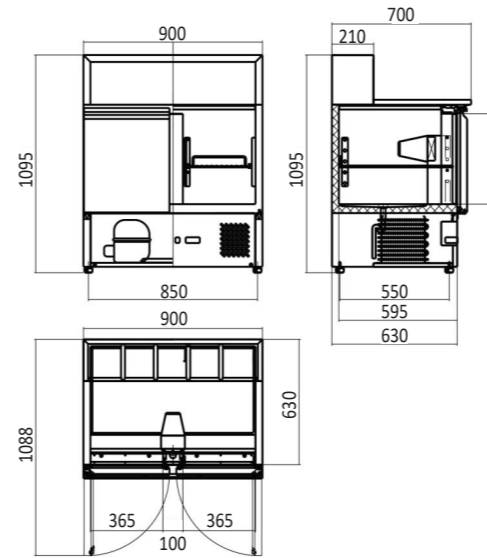

WE ARE THE SPECICOOLIST!

ESL3831
ESL3832

SALADETTES

FEATURES

- High grade stainless steel interior and exterior
- Heavy duty marble prep area (ESL3831)
- Heavy duty stainless steel top
- 43-degree ambient working temperature
- -2 to 8 degrees working temp
- Insulation foam CH10, ODP zero emissions
- Static cooling system
- Digital controls
- Self-evaporating drainage
- One shelf per door
- Manual defrosting system
- Regular defrosting recommended
- Compressor and condenser situated on bottom
- Unit can be positioned against a wall
- Fits GN pans
- White epoxy shelves and stainless steel rails
- Comes installed with 4 castors for easy mobility
- ESL3831 fits 5 x 1/6 GN pans 100mm deep
- ESL3832 fits 5 x 1/6 GN pans 100mm deep
- GN pans and lids not included
- ESL3831 Comes with 4 wired shelves
- ESL3832 Comes with 4 wired shelves
- Shelves RRP $65.00 each

ESL3831

ESL3832

ESL3831

ESL3832

INFORMATION

ESL3831

Capacity	300L
Power	310W
Voltage	220~240V/50Hz
Working Temp	-2°C~+8°C
Ambient Temp	43°C
Dimensions(mm)	W900 x D700 x H1157, 96kg
Packaging Dimensions(mm)	W945 x D750 x H1260, 125kg
RRP	$2,289.00

INFORMATION

ESL3832

Capacity	300L
Power	310W
Voltage	220~240V/50Hz
Working Temp	-2°C~+8°C
Ambient Temp	43°C
Dimensions(mm)	W900 x D700 x H1105, 77kg
Packaging Dimensions(mm)	W955 x D754 x H1211, 95kg
RRP	$2,289.00

2 YEARS WARRANTY ON ALL PARTS & LABOUR
EXTRA 2 YEARS WARRANTY ON PARTS WHEN YOU REGISTER WITH US ONLINE

* All prices are EX-GST

* All prices are EX-GST