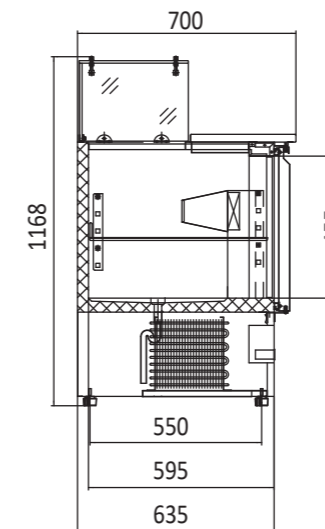

INFORMATION

ESL3853

Capacity	380L
Power	300W
Voltage	220~240V/50Hz
Working Temp	+2°C~+8°C
Ambient Temp	43°C
Dimensions(mm)	W1365 x D700 x H1105, 91kg
Packaging Dimensions(mm)	W1419 x D754 x H1172, 108kg
RRP	\$3,294.00

ESL3864

INFORMATION ESL3864

Capacity	380L
Power	310W
Voltage	220~240V/50Hz
Working Temp	-2°C~+8°C
Ambient Temp	43°C
Dimensions(mm)	W1365 x D700 x H1168, 173kg
Packaging Dimensions(mm)	W1420 x D754 x H1230, 209kg
RRP	\$3,209.00