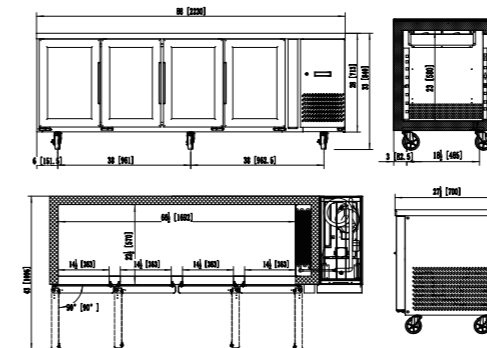

### INFORMATION EPF3721

Capacity	282L
Power	250W
Voltage	220~240V/50Hz
Working Temp	-2°C~+8°C
Ambient Temp	43°C
Dimensions(mm)	W1360 x D700 x H838,100kg
Packaging Dimensions(mm)	W1414 x D765 x H872,133kg
RRP	<b>\$3,324.00</b>

### INFORMATION EPF3731

Capacity	420L
Power	400W
Voltage	220~240V/50Hz
Working Temp	-2°C~+8°C
Ambient Temp	43°C
Dimensions(mm)	W1795 x D700 x H838,125kg
Packaging Dimensions(mm)	W1849 x D765 x H872,165kg
RRP	<b>\$3,784.00</b>