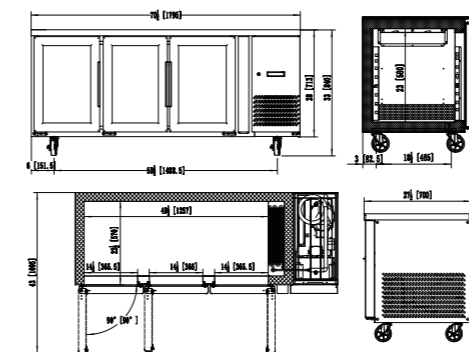

WE ARE THE SPECICOOLIST!

EPF3721
EPF3731
EPF3741

GASTRONORM UNDERCOUNTER REFRIGERATORS & FREEZERS

EPF3721

EPF3731

EPF3741

FEATURES

- *Stainless steel interior and exterior with galvanised back panel*
- *43°C ambient working temperature*
- *Auto-defrost function*
- *Fan-forced cooling*
- *European parts, cubigel compressor, EBM fan motor*
- *Digital controller*
- *Shelf rails support GN pans*
- *Gas: R290 and R600a refrigerant*
- *Insulation foam: C5H10, ODP, zero emissions*
- *Castors as standard*
- *Pre-installed mid-shelves - 2 per door*
- *Double-glazed glass hinged doors*
- *Light inside*
- *EPF3721 Comes with 4 wired shelves*
- *EPF3731 Comes with 6 wired shelves*
- *EPF3741 Comes with 8 wired shelves*
- *Shelves RRP $84.50 each*

EPF3721

EPF3731

EPF3741

INFORMATION EPF3721

Capacity	282L
Power	250W
Voltage	220~240V/50Hz
Working Temp	-2°C~+8°C
Ambient Temp	43°C
Dimensions(mm)	W1360 x D700 x H838,100kg
Packaging Dimensions(mm)	W1414 x D765 x H872,133kg
RRP	$3,324.00

INFORMATION EPF3731

Capacity	420L
Power	400W
Voltage	220~240V/50Hz
Working Temp	-2°C~+8°C
Ambient Temp	43°C
Dimensions(mm)	W1795 x D700 x H838,125kg
Packaging Dimensions(mm)	W1849 x D765 x H872,165kg
RRP	$3,784.00

INFORMATION EPF3741

Capacity	560L
Power	400W
Voltage	220~240V/50Hz
Working Temp	-2°C~+8°C
Ambient Temp	43°C
Dimensions(mm)	W2230 x D700 x H838,162kg
Packaging Dimensions(mm)	W2284 x D765x H872, 204kg
RRP	$4,704.00

2 YEARS WARRANTY ON ALL PARTS & LABOUR
EXTRA 2 YEARS WARRANTY ON PARTS WHEN YOU REGISTER WITH US ONLINE

* All prices are EX-GST

* All prices are EX-GST