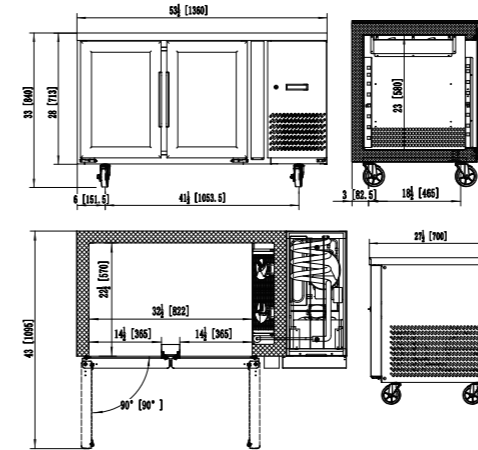

WE ARE THE SPECICOOLIST!

EPF3721
EPF3731
EPF3741

GASTRONORM UNDERCOUNTER REFRIGERATORS & FREEZERS

EPF3721

EPF3731

EPF3741

FEATURES

- *Stainless steel interior and exterior with galvanised back panel*
- *43°C ambient working temperature*
- *Auto-defrost function*
- *Fan-forced cooling*
- *European parts, cubigel compressor, EBM fan motor*
- *Digital controller*
- *Shelf rails support GN pans*
- *Gas: R290 and R600a refrigerant*
- *Insulation foam: C5H10, ODP, zero emissions*
- *Castors as standard*
- *Pre-installed mid-shelves - 2 per door*
- *Double-glazed glass hinged doors*
- *Light inside*
- *EPF3721 Comes with 4 wired shelves*
- *EPF3731 Comes with 6 wired shelves*
- *EPF3741 Comes with 8 wired shelves*
- *Shelves RRP $84.50 each*

EPF3721

EPF3731

EPF3741

INFORMATION EPF3721

Capacity	282L
Power	250W
Voltage	220~240V/50Hz
Working Temp	-2°C~+8°C
Ambient Temp	43°C
Dimensions(mm)	W1360 x D700 x H838,100kg
Packaging Dimensions(mm)	W1414 x D765 x H872,133kg
RRP	$3,324.00

INFORMATION EPF3731

Capacity	420L
Power	400W
Voltage	220~240V/50Hz
Working Temp	-2°C~+8°C
Ambient Temp	43°C
Dimensions(mm)	W1795 x D700 x H838,125kg
Packaging Dimensions(mm)	W1849 x D765 x H872,165kg
RRP	$3,784.00

INFORMATION EPF3741

Capacity	560L
Power	400W
Voltage	220~240V/50Hz
Working Temp	-2°C~+8°C
Ambient Temp	43°C
Dimensions(mm)	W2230 x D700 x H838,162kg
Packaging Dimensions(mm)	W2284 x D765x H872, 204kg
RRP	$4,704.00

2 YEARS WARRANTY ON ALL PARTS & LABOUR
EXTRA 2 YEARS WARRANTY ON PARTS WHEN YOU REGISTER WITH US ONLINE

* All prices are EX-GST

* All prices are EX-GST