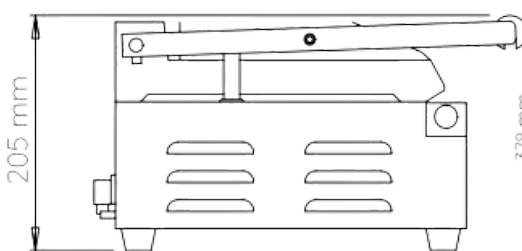

PANINI PRESS DOUBLE FLAT TOP / FLAT BOTTOM TSS3001

- Use for panini sandwiches
- Perfect for delis, bars, cafes and many other food service operators
- Allows operator to create a smooth effect on the exposed surface of the food
- An adjustable top plate for a variety of food thickness
- Heavy duty cast iron plates
- Self balancing upper grill plates
- Thermostatically controlled between 50°C and 300°C
- Drip cup to catch excess grease
- Heat resistant handle
- Pilot light indicated when plates are energised

Specifications

Voltage: 240V

Power: 3.08kW

Size: 570 x 378 x 205mm

Weight: 24kg

Origin: China

Warranty: 12 Months Warranty