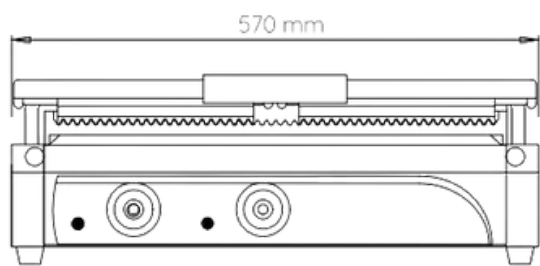

PANINI PRESS DOUBLE FLAT TOP / FLAT BOTTOM TSS3001

- Use for panini sandwiches
- Perfect for delis, bars, cafes and many other food service operators
- Allows operator to create a smooth effect on the exposed surface of the food
- An adjustable top plate for a variety of food thickness
- Heavy duty cast iron plates
- Self balancing upper grill plates
- Thermostatically controlled between 50°C and 300°C
- Drip cup to catch excess grease
- Heat resistant handle
- Pilot light indicated when plates are energised

Specifications

Voltage: 240V

Power: 3.08kW

Size: 570 x 378 x 205mm

Weight: 24kg

Origin: China

Warranty: 12 Months Warranty