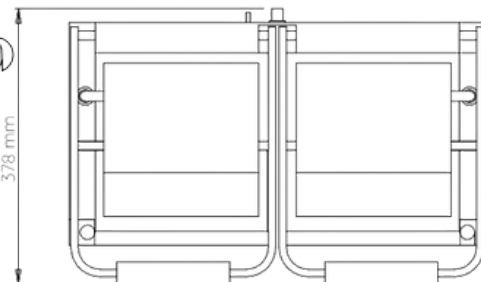

PANINI PRESS DOUBLE FLAT TOP / FLAT BOTTOM TSS3001

- Use for panini sandwiches
- Perfect for delis, bars, cafes and many other food service operators
- Allows operator to create a smooth effect on the exposed surface of the food
- An adjustable top plate for a variety of food thickness
- Heavy duty cast iron plates
- Self balancing upper grill plates
- Thermostatically controlled between 50°C and 300°C
- Drip cup to catch excess grease
- Heat resistant handle
- Pilot light indicated when plates are energised

Specifications

Voltage: 240V

Power: 3.08kW

Size: 570 x 378 x 205mm

Weight: 24kg

Origin: China

Warranty: 12 Months Warranty