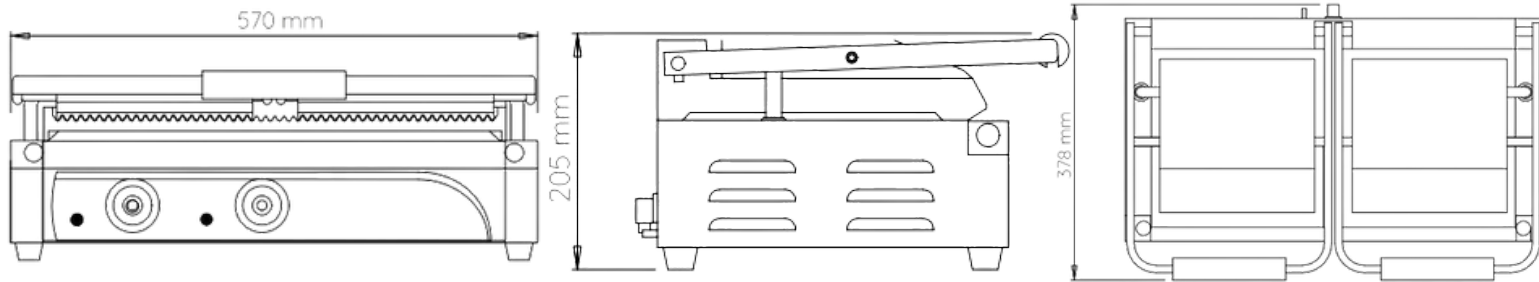

The logo for Anvil, featuring a red circle with a white anvil icon inside, followed by the word "ANVIL" in a bold, white, sans-serif font on a black background.

# PANINI PRESS DOUBLE FLAT TOP / FLAT BOTTOM TSS3000

INDUSTRY  
KITCHENS

[www.industrykitchens.com.au](http://www.industrykitchens.com.au) 1800 611 058

- Use for panini sandwiches
- Perfect for delis, bars, cafes and many other food service operators
- Allows operator to create a smooth effect on the exposed surface of the food
- An adjustable top plate for a variety of food thickness
- Heavy duty cast iron plates
- Self balancing upper grill plates
- Thermostatically controlled between 50°C and 300°C
- Drip cup to catch excess grease
- Heat resistant handle
- Pilot light indicated when plates are energised

## Specifications

Voltage: 240V

Power: 3.08kW

Size: 570 x 378 x 205mm

Weight: 24kg

Origin: China

Warranty: 12 Months Warranty