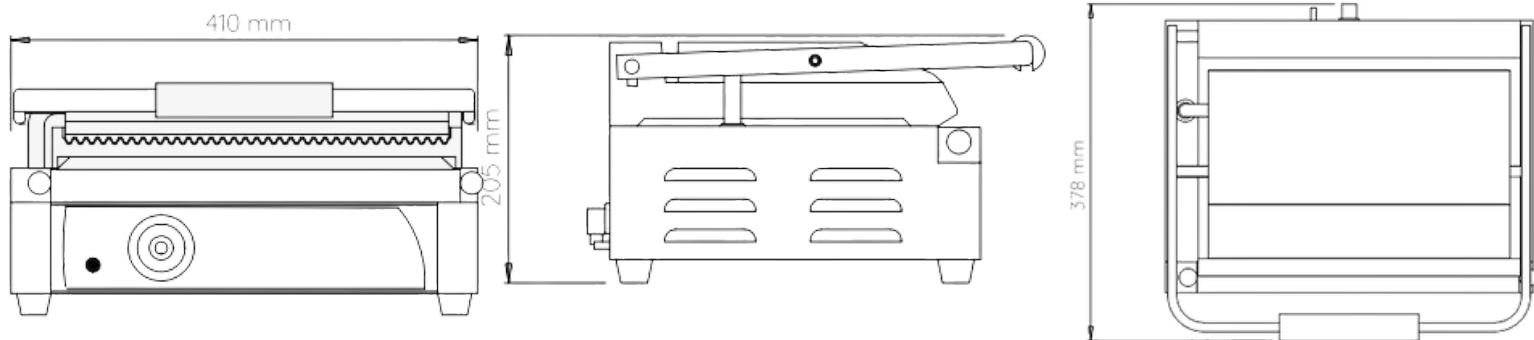

PANINI PRESS SINGLE FLAT TOP / FLAT BOTTOM TSS2001

- Use for panini sandwiches
- Perfect for delis, bars, cafes and many other food service operators
- Allows operator to create a smooth effect on the exposed surface of the food
- An adjustable top plate for a variety of food thickness
- Heavy duty cast iron plates
- Self balancing upper grill plate
- Thermostatically controlled between 50°C and 300°C
- Drip cup to catch excess grease
- Heat resistant handle
- Pilot light indicated when plates are energised

Specifications

Voltage: 240V

Power: 2.6kW

Size: 410 X 378 X 205mm

Weight: 22kg

Origin: China

Warranty: 12 Months Warranty