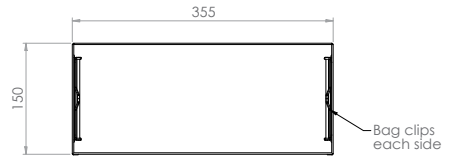

Washroom Accessories

Surface Mount 22L Waste Receptacle

WA-WR-SM

- 304 Grade Satin Stainless Steel
- Bag Clips
- Pre Drilled Fixing Holes
- Available Off The Shelf
- Wall Mounted

*Exclusions apply