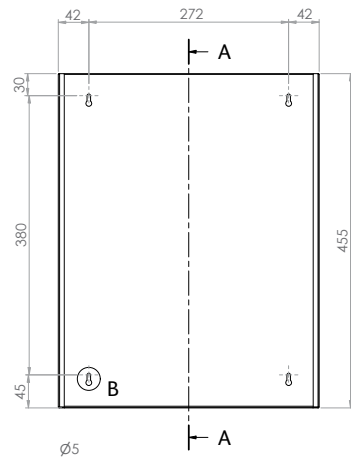

Washroom Accessories

Surface Mount 22L Waste Receptacle

WA-WR-SM

- 304 Grade Satin Stainless Steel
- Bag Clips
- Pre Drilled Fixing Holes
- Available Off The Shelf
- Wall Mounted

*Exclusions apply