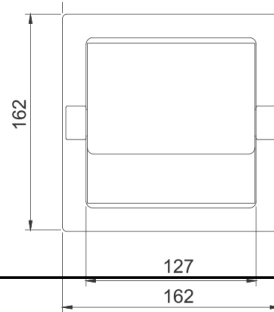

Washroom Accessories

Toilet Roll Holders

WA-TRH3-S (SINGLE)

WA-TRH3-D (DOUBLE)

- Bright polished stainless steel with hood
- WA-TRH3-S -
  162mmH x 162mmW x 52mmD
- WA-TRH3-D -
  162mmH x 325mmW x 52mmD
- Typical mounting height 575mm

WA-TRH3-S

WA-TRH3-S