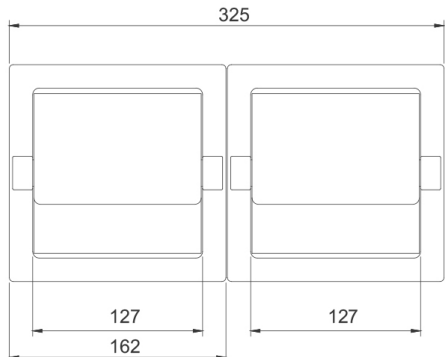

WA-TRH3-D

WA-TRH3-D