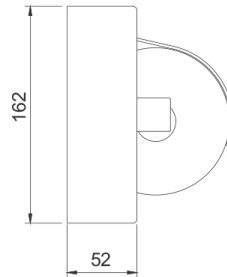

Washroom Accessories

Toilet Roll Holders

WA-TRH3-S (SINGLE)

WA-TRH3-D (DOUBLE)

- Bright polished stainless steel with hood
- WA-TRH3-S -
  162mmH x 162mmW x 52mmD
- WA-TRH3-D -
  162mmH x 325mmW x 52mmD
- Typical mounting height 575mm

WA-TRH3-S

WA-TRH3-D