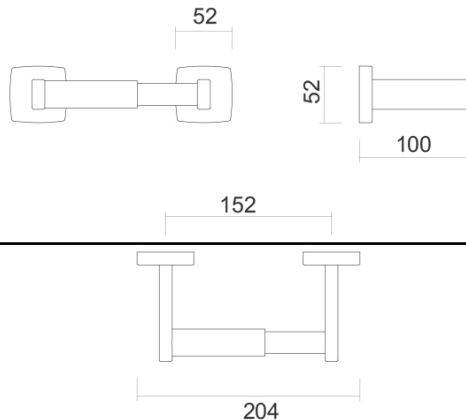

Washroom Accessories

INDUSTRY
KITCHENS

www.industrykitchens.com.au 1800 611 058

Toilet Roll Holders

WA-TRH2-S (SINGLE)

WA-TRH2-D (DOUBLE)

- Satin stainless steel
- Mounts with chrome-plated ABS rollers
- WA-TRH2-S - 204mmW x 100mmD
- WA-TRH2-D - 356mmW x 100mmD

WA-TRH2-S

WA-TRH2-S

WA-TRH2-D

WA-TRH2-D