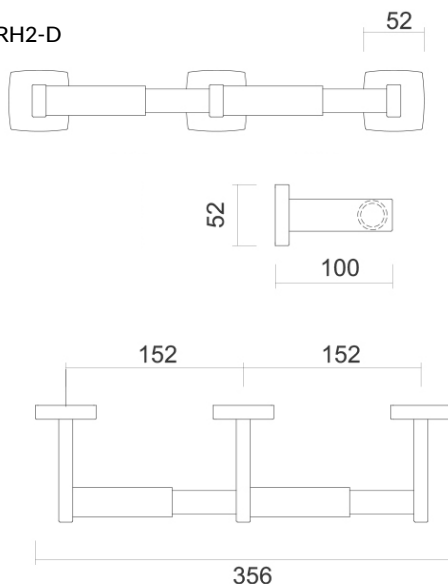

Washroom Accessories

INDUSTRY
KITCHENS

www.industrykitchens.com.au 1800 611 058

Toilet Roll Holders

WA-TRH2-S (SINGLE)

WA-TRH2-D (DOUBLE)

- Satin stainless steel
- Mounts with chrome-plated ABS rollers
- WA-TRH2-S - 204mmW x 100mmD
- WA-TRH2-D - 356mmW x 100mmD

WA-TRH2-S

WA-TRH2-S

WA-TRH2-D

WA-TRH2-D