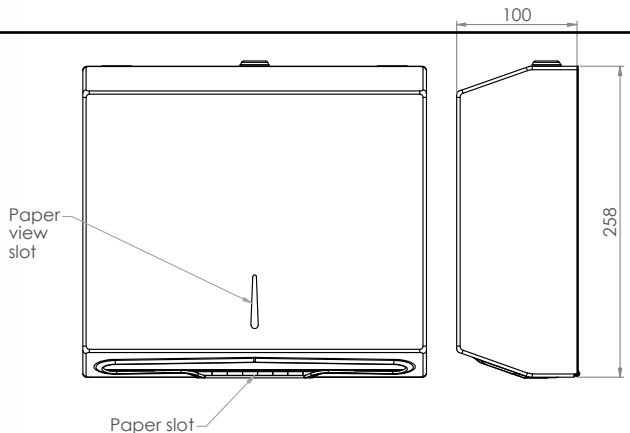

Washroom Accessories

Paper Towel Dispensers

WA-PTDS

- 304 grade satin stainless steel
- Key lockable
- Concealed fixings
- 258mmH x 284mmW x 100mmD
- Typical mounting height 1350mm

View from rear showing mounting holes