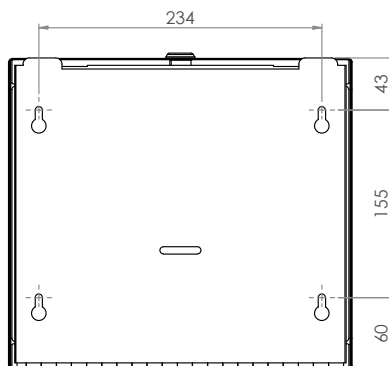

Washroom Accessories

Paper Towel Dispensers

WA-PTDS

- 304 grade satin stainless steel
- Key lockable
- Concealed fixings
- 258mmH x 284mmW x 100mmD
- Typical mounting height 1350mm

View from rear showing mounting holes