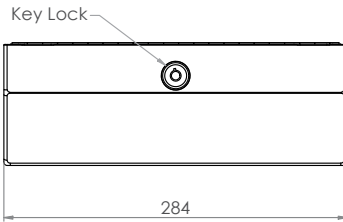

Washroom Accessories

Paper Towel Dispensers

WA-PTDS

- 304 grade satin stainless steel
- Key lockable
- Concealed fixings
- 258mmH x 284mmW x 100mmD
- Typical mounting height 1350mm

View from rear showing mounting holes