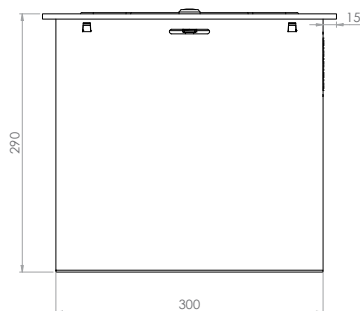

Washroom Accessories

In Counter Paper Towel Dispenser

WA-PTDIC

- 304 Grade Satin Stainless Steel
- Slotted Quarter Turn Latch
- Spring Loaded
- 290mmH x 330mmW x 150mmD
- Smooth Edge Profile to Minimise Tearing of Paper
- Fits C Fold or Multifold Paper Towel
- Available Off The Shelf