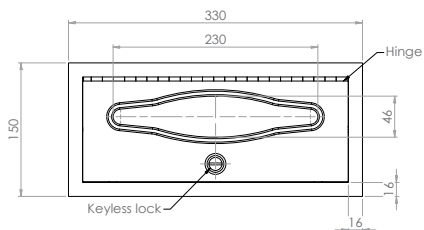

Washroom Accessories

In Counter Paper Towel Dispenser

WA-PTDIC

- 304 Grade Satin Stainless Steel
- Slotted Quarter Turn Latch
- Spring Loaded
- 290mmH x 330mmW x 150mmD
- Smooth Edge Profile to Minimise Tearing of Paper
- Fits C Fold or Multifold Paper Towel
- Available Off The Shelf