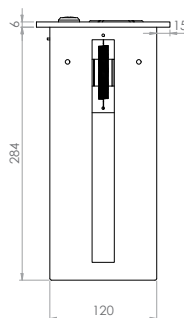

Washroom Accessories

In Counter Paper Towel Dispenser

WA-PTDIC

- 304 Grade Satin Stainless Steel
- Slotted Quarter Turn Latch
- Spring Loaded
- 290mmH x 330mmW x 150mmD
- Smooth Edge Profile to Minimise Tearing of Paper
- Fits C Fold or Multifold Paper Towel
- Available Off The Shelf