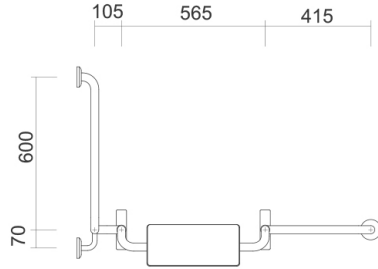

Washroom Accessories

Back Rests with Integrated Grab Rail

WA-BRGR-90LH

WA-BRGR-90RH

- 415mm rear grab rail length
- 960mm x 600mm side grab rail length
- 32mm diameter
- 78mm flange
- 304 grade stainless steel
- Satin finish

Right Hand Installation Shown