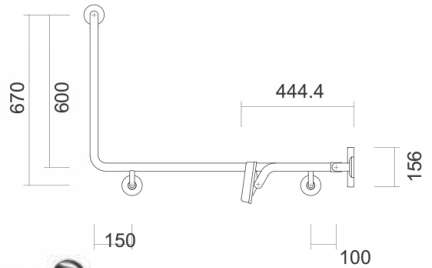

Washroom Accessories

Back Rests with Integrated Grab Rail

WA-BRGR-90LH

WA-BRGR-90RH

- 415mm rear grab rail length
- 960mm x 600mm side grab rail length
- 32mm diameter
- 78mm flange
- 304 grade stainless steel
- Satin finish

Right Hand Installation Shown