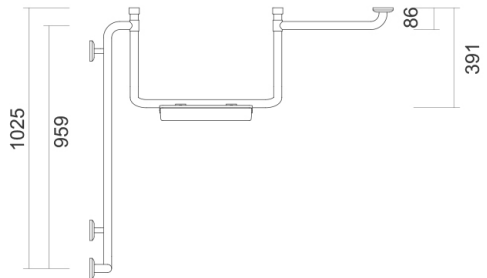

Washroom Accessories

Back Rests with Integrated Grab Rail

WA-BRGR-90LH

WA-BRGR-90RH

- 415mm rear grab rail length
- 960mm x 600mm side grab rail length
- 32mm diameter
- 78mm flange
- 304 grade stainless steel
- Satin finish

Right Hand Installation Shown