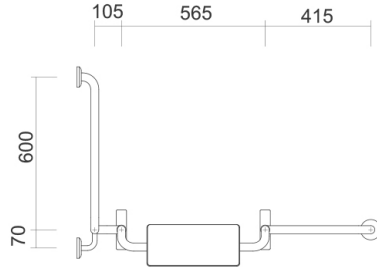

Washroom Accessories

Back Rests with Integrated Grab Rail

WA-BRGR-90LH

WA-BRGR-90RH

- 415mm rear grab rail length
- 960mm x 600mm side grab rail length
- 32mm diameter
- 78mm flange
- 304 grade stainless steel
- Satin finish

Right Hand Installation Shown