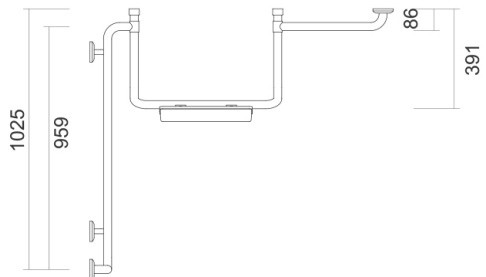

Washroom Accessories

Back Rests with Integrated Grab Rail

WA-BRGR-90LH

WA-BRGR-90RH

- 415mm rear grab rail length
- 960mm x 600mm side grab rail length
- 32mm diameter
- 78mm flange
- 304 grade stainless steel
- Satin finish

Right Hand Installation Shown