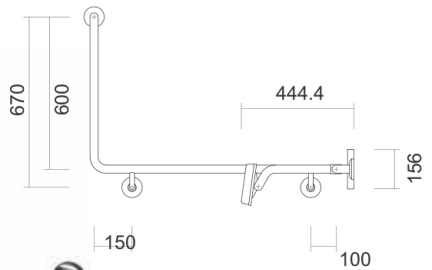

Washroom Accessories

Back Rests with Integrated Grab Rail

WA-BRGR-90LH

WA-BRGR-90RH

- 415mm rear grab rail length
- 960mm x 600mm side grab rail length
- 32mm diameter
- 78mm flange
- 304 grade stainless steel
- Satin finish

Right Hand Installation Shown