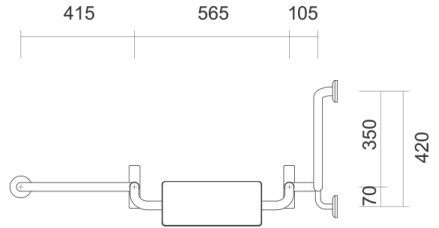

## Back Rests with Integrated Grab Rail

**WA-BRGR-45LH**

**WA-BRGR-45RH**

- 415mm rear grab rail length
- 834mm x 700mm side grab rail length
- 32mm diameter
- 78mm flange
- 304 grade stainless steel
- Satin finish