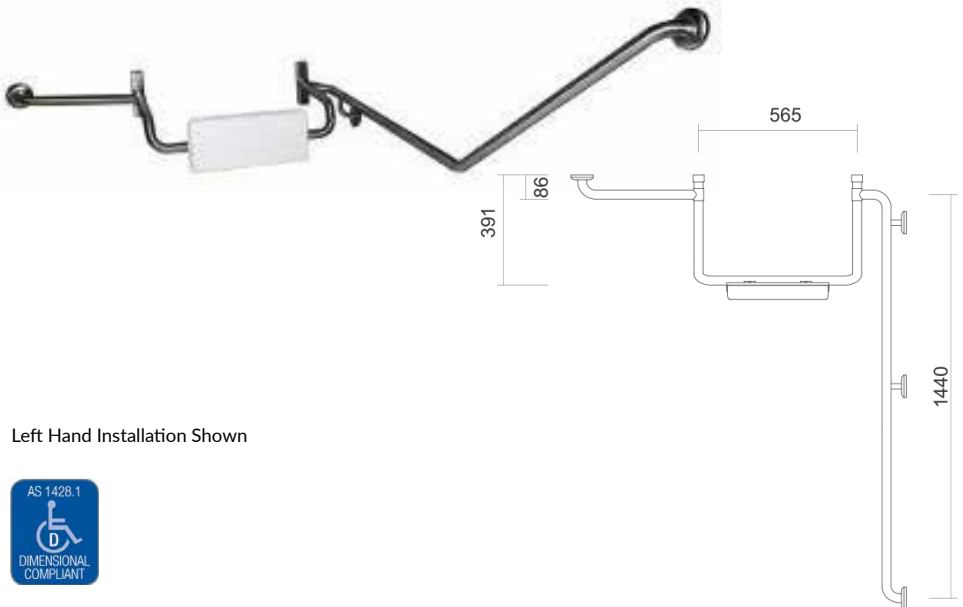

## Back Rests with Integrated Grab Rail

**WA-BRGR-45LH**

**WA-BRGR-45RH**

- 415mm rear grab rail length
- 834mm x 700mm side grab rail length
- 32mm diameter
- 78mm flange
- 304 grade stainless steel
- Satin finish

Left Hand Installation Shown