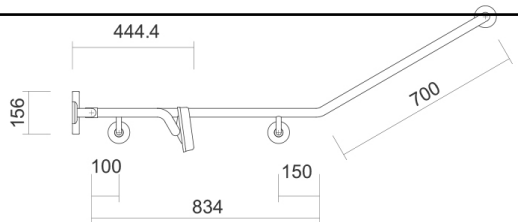

## Back Rests with Integrated Grab Rail

**WA-BRGR-45LH**

**WA-BRGR-45RH**

- 415mm rear grab rail length
- 834mm x 700mm side grab rail length
- 32mm diameter
- 78mm flange
- 304 grade stainless steel
- Satin finish