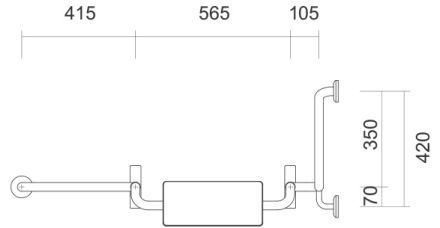

## Back Rests with Integrated Grab Rail

**WA-BRGR-45LH**

**WA-BRGR-45RH**

- 415mm rear grab rail length
- 834mm x 700mm side grab rail length
- 32mm diameter
- 78mm flange
- 304 grade stainless steel
- Satin finish