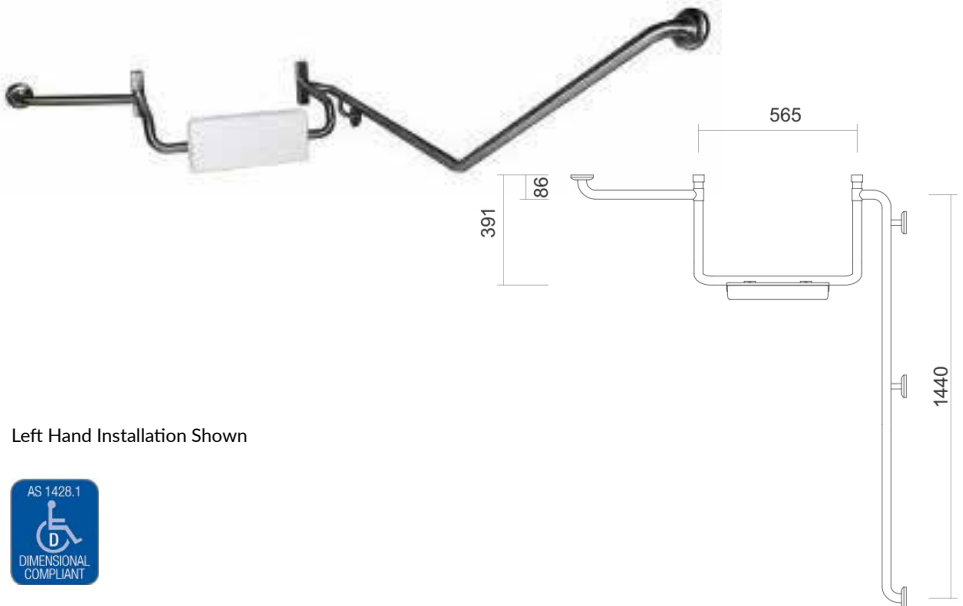

## Back Rests with Integrated Grab Rail

**WA-BRGR-45LH**

**WA-BRGR-45RH**

- 415mm rear grab rail length
- 834mm x 700mm side grab rail length
- 32mm diameter
- 78mm flange
- 304 grade stainless steel
- Satin finish

Left Hand Installation Shown