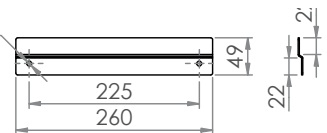

Pod Urinal

URN-TD-TI (TOP INLET)

- Pre-drilled fixing holes with wall bracket
- 1" MI BSP top inlet
- 2" MI BSP outlet
- Includes domed grate
- Fully conceals plumbing fixtures
- Constructed from 1.2mm 304 grade stainless steel
- In stock and available for immediate delivery

Optional Top Inlet Accessories Kit M-URACCKIT

Includes pull chain cistern, sparge adaptor, flush pipe and nut and washer

Bracket

Ø6.5 x 2

Suggested mounting height from floor level to front rim:

Adults - 610mm

Children - 510mm