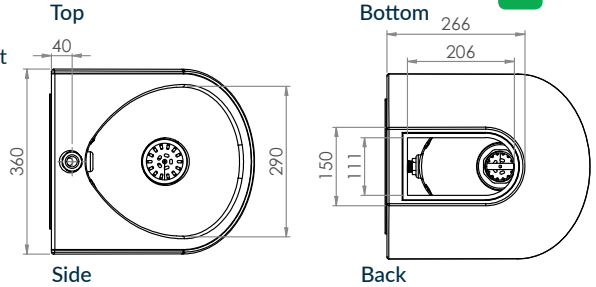

Pod Urinal

URN-TD-TI (TOP INLET)

- Pre-drilled fixing holes with wall bracket
- 1" MI BSP top inlet
- 2" MI BSP outlet
- Includes domed grate
- Fully conceals plumbing fixtures
- Constructed from 1.2mm 304 grade stainless steel
- In stock and available for immediate delivery

Optional Top Inlet Accessories Kit M-URACCKIT

Includes pull chain cistern, sparge adaptor, flush pipe and nut and washer

Bracket

Ø6.5 x 2

Suggested mounting height from floor level to front rim:

Adults - 610mm

Children - 510mm