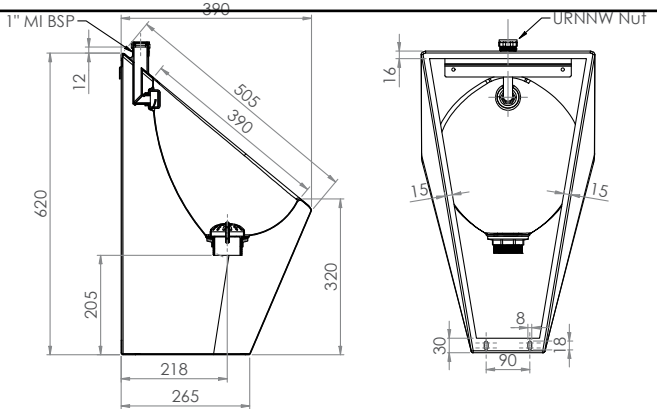

Pod Urinal

URN-TD-TI (TOP INLET)

- Pre-drilled fixing holes with wall bracket
- 1" MI BSP top inlet
- 2" MI BSP outlet
- Includes domed grate
- Fully conceals plumbing fixtures
- Constructed from 1.2mm 304 grade stainless steel
- In stock and available for immediate delivery

Optional Top Inlet Accessories Kit M-URACCKIT

Includes pull chain cistern, sparge adaptor, flush pipe and nut and washer

Bracket

Ø6.5 x 2

Suggested mounting height from floor level to front rim:

Adults - 610mm

Children - 510mm