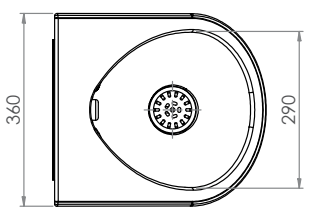

Plumbing & Sanitary

Pod Urinal

URN-TD-S (REAR INLET)

- Pre-drilled fixing holes with wall bracket
- 1/2" MI BSP rear inlet
- 2" MI BSP outlet
- Includes domed grate
- Fully conceals plumbing fixtures
- Constructed from 1.2mm 304 grade stainless steel
- In stock and available for immediate delivery

Top

Bottom

Side

Back

Bracket

Suggested mounting height from floor level to front rim:

- Adults - 610mm
- Children - 510mm