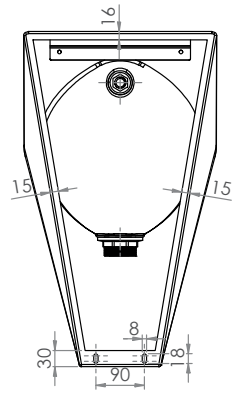

Plumbing & Sanitary

Pod Urinal

URN-TD-S (REAR INLET)

- Pre-drilled fixing holes with wall bracket
- 1/2" MI BSP rear inlet
- 2" MI BSP outlet
- Includes domed grate
- Fully conceals plumbing fixtures
- Constructed from 1.2mm 304 grade stainless steel
- In stock and available for immediate delivery

Top

Bottom

Side

Back

Bracket

Suggested mounting height from floor level to front rim:

- Adults - 610mm
- Children - 510mm