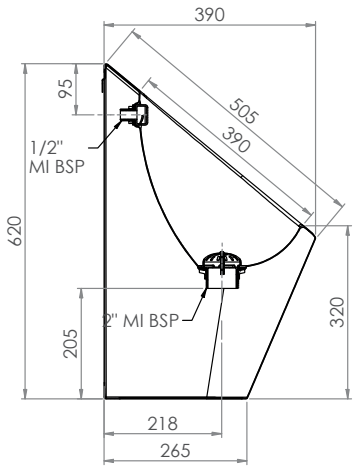

Plumbing & Sanitary

Pod Urinal

URN-TD-S (REAR INLET)

- Pre-drilled fixing holes with wall bracket
- 1/2" MI BSP rear inlet
- 2" MI BSP outlet
- Includes domed grate
- Fully conceals plumbing fixtures
- Constructed from 1.2mm 304 grade stainless steel
- In stock and available for immediate delivery

Top

Bottom

Side

Back

Bracket

Suggested mounting height from floor level to front rim:

- Adults - 610mm
- Children - 510mm