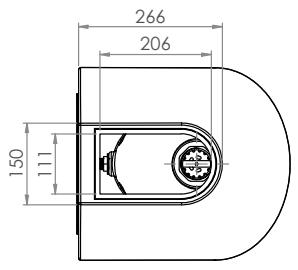

Plumbing & Sanitary

Pod Urinal

URN-TD-S (REAR INLET)

- Pre-drilled fixing holes with wall bracket
- 1/2" MI BSP rear inlet
- 2" MI BSP outlet
- Includes domed grate
- Fully conceals plumbing fixtures
- Constructed from 1.2mm 304 grade stainless steel
- In stock and available for immediate delivery

Top

Bottom

Side

Back

Bracket

Suggested mounting height from floor level to front rim:

- Adults - 610mm
- Children - 510mm