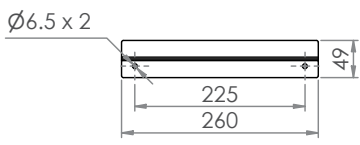

Plumbing & Sanitary

Pod Urinal

URN-TD-S (REAR INLET)

- Pre-drilled fixing holes with wall bracket
- 1/2" MI BSP rear inlet
- 2" MI BSP outlet
- Includes domed grate
- Fully conceals plumbing fixtures
- Constructed from 1.2mm 304 grade stainless steel
- In stock and available for immediate delivery

Top

Bottom

Side

Back

Bracket

Suggested mounting height from floor level to front rim:

- Adults - 610mm
- Children - 510mm