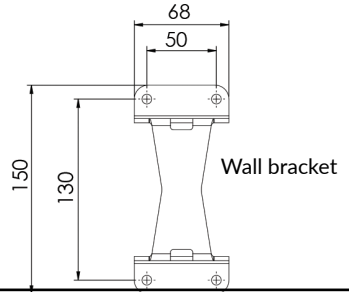

- Reel hose is 12mm internal diameter x 15m length
- Reel has ½" FI BSP Inlet
- Reel has ½" MI BSP Outlet
- Trigger valve has ½" FI BSP Inlet

- Maximum Working pressure 550kPa
- Maximum operating temperature 80 degrees