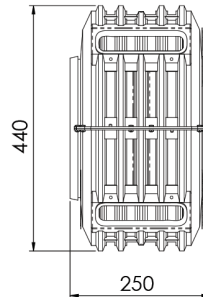

- Reel hose is 12mm internal diameter x 15m length
- Reel has ½" FI BSP Inlet
- Reel has ½" MI BSP Outlet
- Trigger valve has ½" FI BSP Inlet

- Maximum Working pressure 550kPa
- Maximum operating temperature 80 degrees

T-TWHWR1215
(Hot Wash Reel and Hose)

T-TWSGV65SVL
(Trigger Gun)

Front

Side