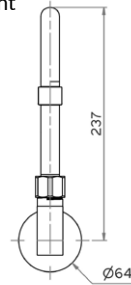

Commercial Tapware

GUARDIAN® TAPWARE

Wall Elbow with Spout

T-3MWE06 – 6" spout

T-3MWE08 – 8" spout

T-3MWE12 – 12" spout

- Full S/S Construction
- Wall Elbow with 1/2" FI BSP Inlet
- Available with a 6", 8" or 12" Spout – 3 Star 8LPM
- Working Pressure Range 150kPa-500kPa
- Maximum Operating Temperature 80 Degrees

Front

*Exclusions apply

3monkeez.com.au