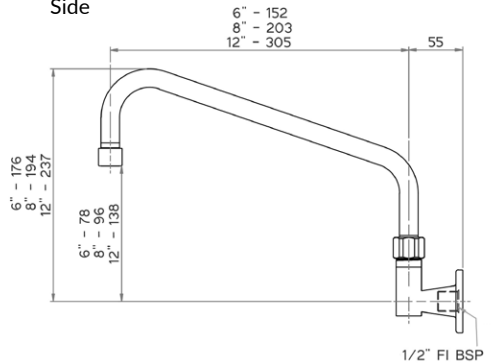

Commercial Tapware

GUARDIAN® TAPWARE

Wall Elbow with Spout

T-3MWE06 – 6" spout

T-3MWE08 – 8" spout

T-3MWE12 – 12" spout

- Full S/S Construction
- Wall Elbow with 1/2" FI BSP Inlet
- Available with a 6", 8" or 12" Spout – 3 Star 8LPM
- Working Pressure Range 150kPa-500kPa
- Maximum Operating Temperature 80 Degrees

Side

*Exclusions apply

3monkeez.com.au