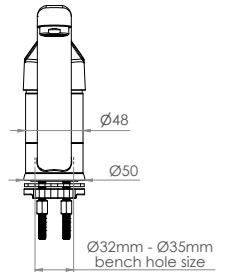

Commercial Tapware

W
Lead Free
AS 3710
23145

GUARDIAN TAPWARE

Stainless Steel Swivel Sink Mixer

T-3MS4MIX

T-3MS6MIX

- Full S/S construction
- Available in WELS 4 star 7.5LPM or WELS 6 star 4.5LPM
- Includes flexi hoses - ½" FI BSP
- Working pressure range 150kPa-500kPa
- Maximum operating temperature 80 degrees

Side

Top

Front

T-3MSSP-MIXCART