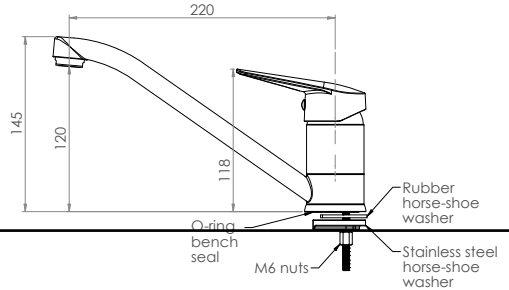

## Stainless Steel Swivel Sink Mixer

T-3MS4MIX

T-3MS6MIX

- Full S/S construction
- Available in WELS 4 star 7.5LPM or WELS 6 star 4.5LPM
- Includes flexi hoses - ½" FI BSP
- Working pressure range 150kPa-500kPa
- Maximum operating temperature 80 degrees

Side

Top

Front

T-3MSSP-MIXCART