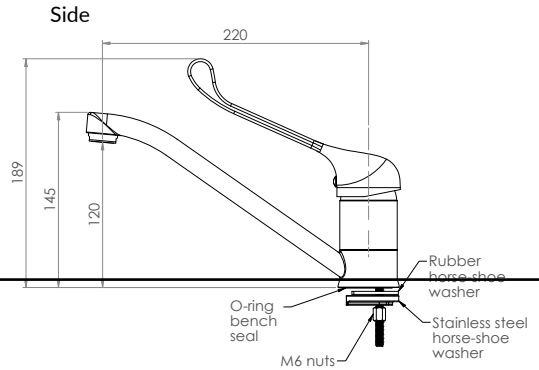

Commercial Tapware

GUARDIAN TAPWARE®

Stainless Steel Lever Handle Swivel Sink Mixer

T-3MLS4MIX

T-3MLS6MIX

- Full S/S construction
- Lever handle for hands free operation
- Available in WELS 4 star 7.5LPM or WELS 6 star 4.5LPM
- Includes flexi hoses - ½" FI BSP
- Working pressure range 150kPa-500kPa
- Maximum operating temperature 80 degrees

Top

Front

T-3MSSP-MIXCART