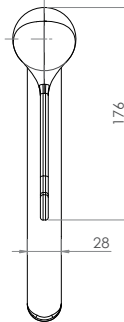

Commercial Tapware

GUARDIAN TAPWARE®

Stainless Steel Lever Handle Swivel Sink Mixer

T-3MLS4MIX

T-3MLS6MIX

- Full S/S construction
- Lever handle for hands free operation
- Available in WELS 4 star 7.5LPM or WELS 6 star 4.5LPM
- Includes flexi hoses - ½" FI BSP
- Working pressure range 150kPa-500kPa
- Maximum operating temperature 80 degrees

Top

Front

T-3MSSP-MIXCART