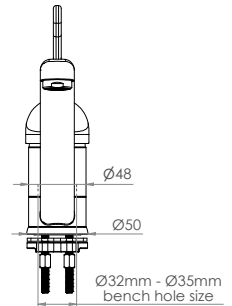

Commercial Tapware

GUARDIAN TAPWARE®

Stainless Steel Lever Handle Swivel Sink Mixer

T-3MLS4MIX

T-3MLS6MIX

- Full S/S construction
- Lever handle for hands free operation
- Available in WELS 4 star 7.5LPM or WELS 6 star 4.5LPM
- Includes flexi hoses - ½" FI BSP
- Working pressure range 150kPa-500kPa
- Maximum operating temperature 80 degrees

Top

Front

T-3MSSP-MIXCART