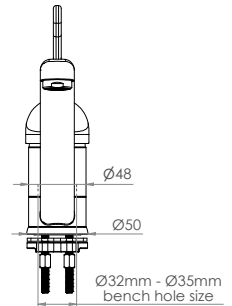

Commercial Tapware

W
Lead Free
AS 3710
23145

GUARDIAN TAPWARE®

Stainless Steel Lever Handle Swivel Sink Mixer

T-3MLS4MIX

T-3MLS6MIX

- Full S/S construction
- Lever handle for hands free operation
- Available in WELS 4 star 7.5LPM or WELS 6 star 4.5LPM
- Includes flexi hoses - ½" FI BSP
- Working pressure range 150kPa-500kPa
- Maximum operating temperature 80 degrees

Top

Front

T-3MSSP-MIXCART