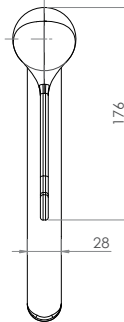

Commercial Tapware

W
Lead Free
AS 3710
23145

GUARDIAN TAPWARE®

Stainless Steel Lever Handle Swivel Sink Mixer

T-3MLS4MIX

T-3MLS6MIX

- Full S/S construction
- Lever handle for hands free operation
- Available in WELS 4 star 7.5LPM or WELS 6 star 4.5LPM
- Includes flexi hoses - ½" FI BSP
- Working pressure range 150kPa-500kPa
- Maximum operating temperature 80 degrees

Top

Front

T-3MSSP-MIXCART