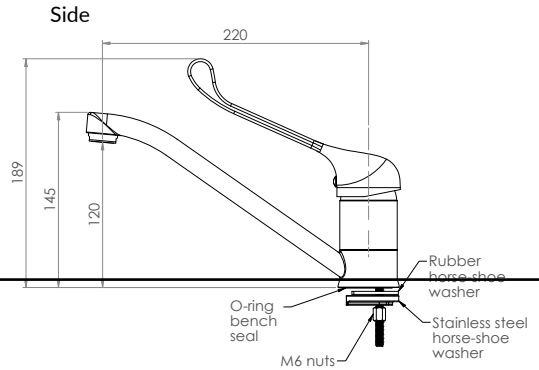

Commercial Tapware

W
Lead Free
AS 3710
23145

GUARDIAN TAPWARE®

Stainless Steel Lever Handle Swivel Sink Mixer

T-3MLS4MIX

T-3MLS6MIX

- Full S/S construction
- Lever handle for hands free operation
- Available in WELS 4 star 7.5LPM or WELS 6 star 4.5LPM
- Includes flexi hoses - ½" FI BSP
- Working pressure range 150kPa-500kPa
- Maximum operating temperature 80 degrees

Top

Front

T-3MSSP-MIXCART