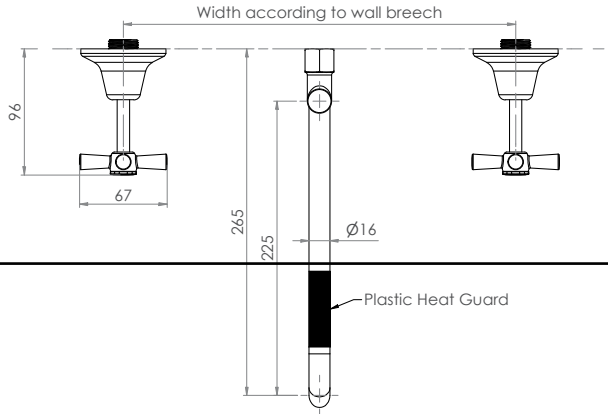

Commercial Tapware

Cleaners Sink Tap Set

T-3MCSTS (complete set)

T-3MCSS (spout only)

T-3MCSWS (wall stops only)

Top

Front

Side