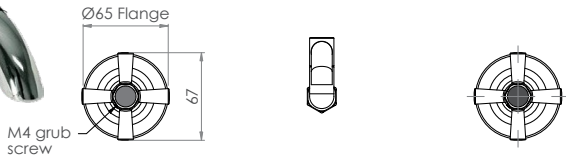

Commercial Tapware

Cleaners Sink Tap Set

T-3MCSTS (complete set)

T-3MCSS (spout only)

T-3MCSWS (wall stops only)

Top

Front

Side