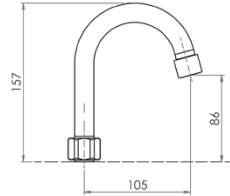

Accessories & Spare Parts

GUARDIAN[®] TAPWARE

Gooseneck Spouts

- Full S/S construction
- 7" or 12" gooseneck spout available - 4 Star 7.5LPM

T-3M3007G-SO - 7" Gooseneck Spout Only

T-3M3012G-SO - 12" Gooseneck Spout Only

T-3M007G-SO

7" (178MM)
Gooseneck Spout

12" (305MM)
Gooseneck Spout

T-3M012G-SO

T-3M1514

- 1x Food Grade Grease, 2x Pot Filler O Rings and 1x Pot Filler Circlip
- Suitable for: T-3M3006-SO, T-3M3008-SO - 8", T-3M3012-SO, T-3M3007G-SO and T-3M3012G-SO