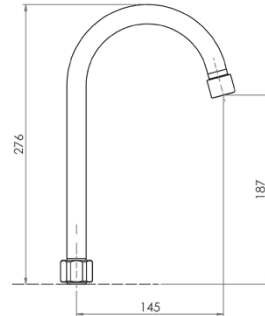

Accessories & Spare Parts

GUARDIAN[®] TAPWARE

Gooseneck Spouts

- Full S/S construction
- 7" or 12" gooseneck spout available - 4 Star 7.5LPM

T-3M3007G-SO - 7" Gooseneck Spout Only

T-3M3012G-SO - 12" Gooseneck Spout Only

T-3M007G-SO

7" (178MM)
Gooseneck Spout

12" (305MM)
Gooseneck Spout

T-3M012G-SO

T-3M1514

- 1x Food Grade Grease, 2x Pot Filler O Rings and 1x Pot Filler Circlip
- Suitable for: T-3M3006-SO, T-3M3008-SO - 8", T-3M3012-SO, T-3M3007G-SO and T-3M3012G-SO