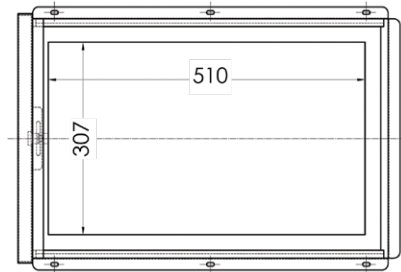

Storage & Hardware

Stainless Steel Gastronorm Drawer

SS DRAWER-1G (suits removable pans)

- Constructed from 1.2mm 304 Grade Stainless Steel
- Heavy duty drawer slide that extends past open to allow pans to be removed with ease
- Pre-drilled fixing holes for under bench mounting
- Under bench mounted
- Lockable
- Specifically designed to allow easy access to pans

Top

Front