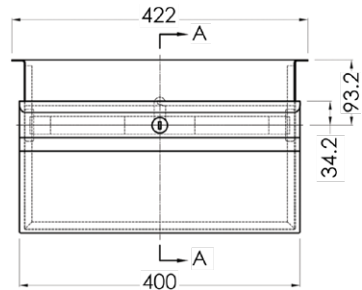

### SS DRAWER-1G (suits removable pans)

- Constructed from 1.2mm 304 Grade Stainless Steel
- Heavy duty drawer slide that extends past open to allow pans to be removed with ease
- Pre-drilled fixing holes for under bench mounting
- Under bench mounted
- Lockable
- Specifically designed to allow easy access to pans

Top

Front

Cross Section