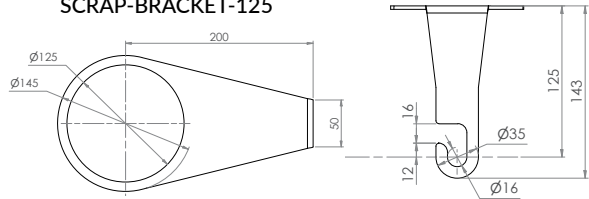

Trade Waste Solutions

Scrap Bracket

SCRAP-BRACKET-90

- Stability Bracket to Suit SCRAP-S-90 with SCRAP-V (SCRAP-C-90)
- 3mm 304 Grade Stainless Steel

SCRAP-BRACKET-125

- Stability Bracket to Suit SCRAP-S with SCRAP-V (SCRAP-C)
- 3mm 304 Grade Stainless Steel

SCRAP-BRACKET-90

SCRAP-BRACKET-125

SCRAP-BRACKET-90

SCRAP-BRACKET-125

Side

*Exclusions apply