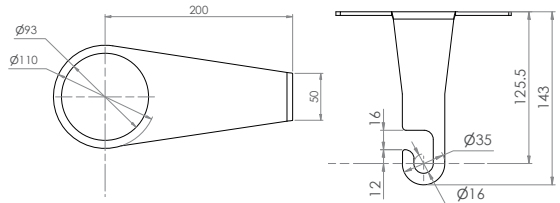

Trade Waste Solutions

Scrap Bracket

SCRAP-BRACKET-90

- Stability Bracket to Suit SCRAP-S-90 with SCRAP-V (SCRAP-C-90)
- 3mm 304 Grade Stainless Steel

SCRAP-BRACKET-125

- Stability Bracket to Suit SCRAP-S with SCRAP-V (SCRAP-C)
- 3mm 304 Grade Stainless Steel

SCRAP-BRACKET-90

SCRAP-BRACKET-125

SCRAP-BRACKET-90

SCRAP-BRACKET-125

Side

*Exclusions apply