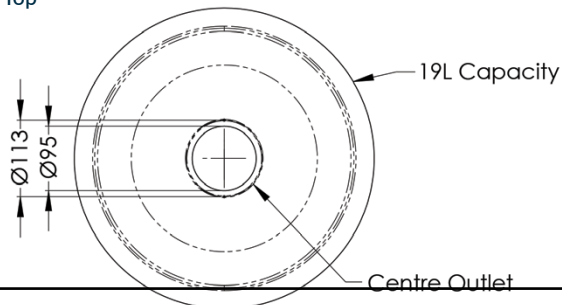

Sinks & Basins

INDUSTRY
KITCHENS
www.industrykitchens.com.au 1800 611 058

Inset Sink

RBF385

- 19 litre capacity
- Constructed from 0.9mm 304 grade stainless steel
- 25mm polished flange
- 90mm centre outlet
- Can be inset in any bench top
- Mirror polish finish

Top

Front

Side