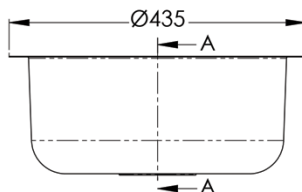

Sinks & Basins

INDUSTRY
KITCHENS
www.industrykitchens.com.au 1800 611 058

Inset Sink

RBF385

- 19 litre capacity
- Constructed from 0.9mm 304 grade stainless steel
- 25mm polished flange
- 90mm centre outlet
- Can be inset in any bench top
- Mirror polish finish

Top

Front

Side