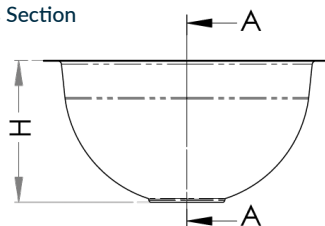

## Round Pressed Sink Bowls

- Constructed from 1mm 304 grade stainless steel
- 20mm flange
- 50mm centre outlet - suits 50mm plug and waste or 50mm Scraptrap
- Mirror polish finish

Top

Front

Cross Section

PRODUCT CODE	W (mm)	D (mm)	H (mm)	OUTLET	CAPACITY
RB300	340	300	165	50	8.3L
RB385	425	385	165	50	10.3L