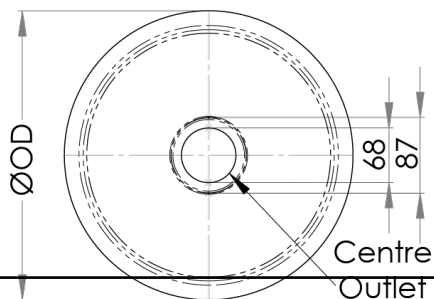

## Round Pressed Sink Bowls

- Constructed from 1mm 304 grade stainless steel
- 20mm flange
- 50mm centre outlet - suits 50mm plug and waste or 50mm Scraptrap
- Mirror polish finish

Top

Front

Cross Section

PRODUCT CODE	W (mm)	D (mm)	H (mm)	OUTLET	CAPACITY
RB300	340	300	165	50	8.3L
RB385	425	385	165	50	10.3L