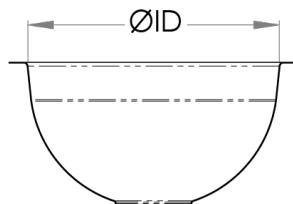

## Round Pressed Sink Bowls

- Constructed from 1mm 304 grade stainless steel
- 20mm flange
- 50mm centre outlet - suits 50mm plug and waste or 50mm Scraptrap
- Mirror polish finish

Top

Front

Cross Section

PRODUCT CODE	W (mm)	D (mm)	H (mm)	OUTLET	CAPACITY
RB300	340	300	165	50	8.3L
RB385	425	385	165	50	10.3L