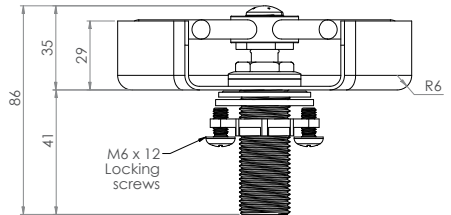

Glass & Jug Rinsers

Kitchen Sink Glass Rinsers with Round Drain Tray

R-KGR-100

- 121mm Diameter Tray
- ½" MI BSP Connection
- Easy Installation
- Actuator Star Design Helps to Prevent The Build Up of Milk Residue
- Minimum Temperature - 5° Celsius
- Maximum Temperature - 35° Celsius
- 304 Grade Stainless Steel Tray
- Watermarked
- Working Pressure Range 150kPa-350kPa

Side

R-PRP-GRVKIT

R-PRP-ACTSTAR (Stainless steel option available)

Pressure Reduction Valve recommended to be used with this product.

*Exclusions apply