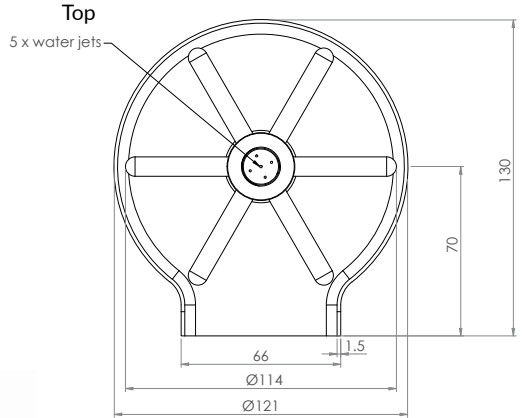

## Kitchen Sink Glass Rinsers with Round Drain Tray

### R-KGR-100

- 121mm Diameter Tray
- ½" MI BSP Connection
- Easy Installation
- Actuator Star Design Helps to Prevent The Build Up of Milk Residue
- Minimum Temperature - 5° Celsius
- Maximum Temperature - 35° Celsius
- 304 Grade Stainless Steel Tray
- Watermarked
- Working Pressure Range 150kPa-350kPa

Side