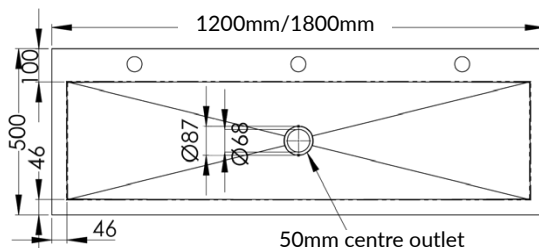

Troughs

**INDUSTRY
KITCHENS**

www.industrykitchens.com.au 1800 611 058

Pattern Trough 4 Off the Shelf

PT-4-1200

PT-4-1800

- Constructed from 1.2mm 304 grade satin stainless steel
- Tap holes as required
- Wall brackets manufactured from square tube with pre-drilled fixing holes
- Available pre-plumbed
- Custom sizes available (M-PT-4)

Top

Front

Side

PRODUCT CODE	CAPACITY
PT-4-1200	94L
PT-4-1800	145L