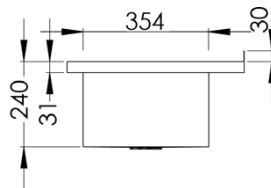

Troughs

**INDUSTRY
KITCHENS**

www.industrykitchens.com.au 1800 611 058

Pattern Trough 4 Off the Shelf

PT-4-1200

PT-4-1800

- Constructed from 1.2mm 304 grade satin stainless steel
- Tap holes as required
- Wall brackets manufactured from square tube with pre-drilled fixing holes
- Available pre-plumbed
- Custom sizes available (M-PT-4)

Top

Front

Side

PRODUCT CODE	CAPACITY
PT-4-1200	94L
PT-4-1800	145L