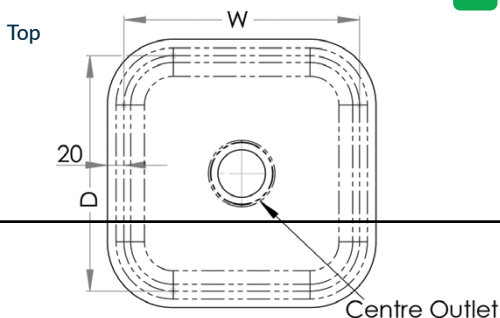

Sinks & Basins

**INDUSTRY
KITCHENS**

www.industrykitchens.com.au 1800 611 058

Pressed Sink Bowls

- Constructed from 1mm 304 grade stainless steel
- 20mm flange
- Centre outlet
- Satin polish finish

PRODUCT CODE	W (mm)	D (mm)	H (mm)	OUTLET	CAPACITY
PB01	250	140	110	40	3L
PB02	290	250	165	50	10.4L
PB06	330	330	210	50	20.4L
PB08	350	250	170	50	13.1L
PB14	400	340	200	50	24.6L
PB20	450	380	200	50	31.4L
PB23	520	370	210	50	37L