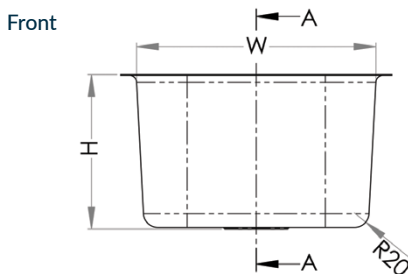

Sinks & Basins

**INDUSTRY
KITCHENS**

www.industrykitchens.com.au 1800 611 058

Pressed Sink Bowls

- Constructed from 1mm 304 grade stainless steel
- 20mm flange
- Centre outlet
- Satin polish finish

PRODUCT CODE	W (mm)	D (mm)	H (mm)	OUTLET	CAPACITY
PB01	250	140	110	40	3L
PB02	290	250	165	50	10.4L
PB06	330	330	210	50	20.4L
PB08	350	250	170	50	13.1L
PB14	400	340	200	50	24.6L
PB20	450	380	200	50	31.4L
PB23	520	370	210	50	37L