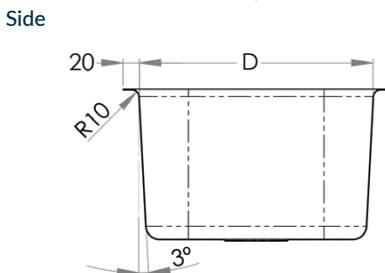

Sinks & Basins

**INDUSTRY
KITCHENS**

www.industrykitchens.com.au 1800 611 058

Pressed Sink Bowls

- Constructed from 1mm 304 grade stainless steel
- 20mm flange
- Centre outlet
- Satin polish finish

PRODUCT CODE	W (mm)	D (mm)	H (mm)	OUTLET	CAPACITY
PB01	250	140	110	40	3L
PB02	290	250	165	50	10.4L
PB06	330	330	210	50	20.4L
PB08	350	250	170	50	13.1L
PB14	400	340	200	50	24.6L
PB20	450	380	200	50	31.4L
PB23	520	370	210	50	37L