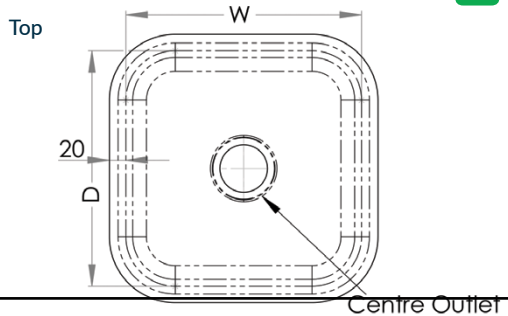

Sinks & Basins

Pressed Sink Bowls

- Constructed from 1mm 304 grade stainless steel
- 20mm flange
- Centre outlet
- Satin polish finish

PRODUCT CODE	W (mm)	D (mm)	H (mm)	OUTLET	CAPACITY
PB01	250	140	110	40	3L
PB02	290	250	165	50	10.4L
PB06	330	330	210	50	20.4L
PB08	350	250	170	50	13.1L
PB14	400	340	200	50	24.6L
PB20	450	380	200	50	31.4L
PB23	520	370	210	50	37L