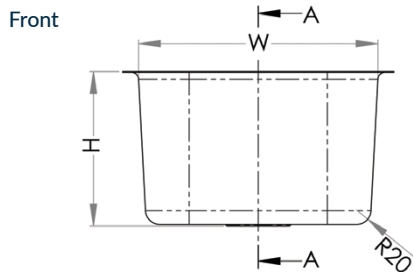

Sinks & Basins

Pressed Sink Bowls

- Constructed from 1mm 304 grade stainless steel
- 20mm flange
- Centre outlet
- Satin polish finish

PRODUCT CODE	W (mm)	D (mm)	H (mm)	OUTLET	CAPACITY
PB01	250	140	110	40	3L
PB02	290	250	165	50	10.4L
PB06	330	330	210	50	20.4L
PB08	350	250	170	50	13.1L
PB14	400	340	200	50	24.6L
PB20	450	380	200	50	31.4L
PB23	520	370	210	50	37L