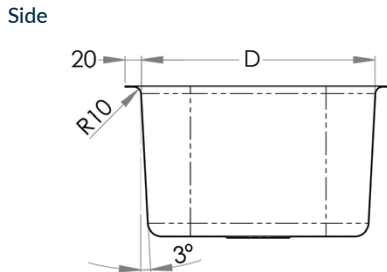

Sinks & Basins

Pressed Sink Bowls

- Constructed from 1mm 304 grade stainless steel
- 20mm flange
- Centre outlet
- Satin polish finish

PRODUCT CODE	W (mm)	D (mm)	H (mm)	OUTLET	CAPACITY
PB01	250	140	110	40	3L
PB02	290	250	165	50	10.4L
PB06	330	330	210	50	20.4L
PB08	350	250	170	50	13.1L
PB14	400	340	200	50	24.6L
PB20	450	380	200	50	31.4L
PB23	520	370	210	50	37L