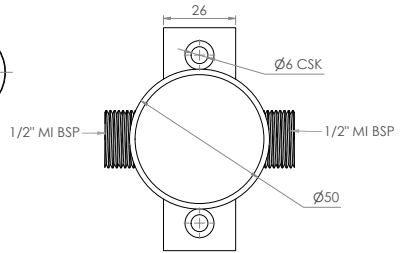

Commercial Tapware

GUARDIAN TAPWARE

Foot Operated Valve Kit

P-PTKNEEKIT-T (includes tempering valve)
P-PTKNEEKIT

- Foot Operated Valve Kit.
Includes 1x Foot Valve, 1x Spout (WELS 4star, 6.5LPM), 2x Cover Plates, 2x Mini Stops, 2x 1000mm Flexi Hoses

Top

Top

Front

Front

Side

Side

- Optional angled floor bracket P-3MSS-45B