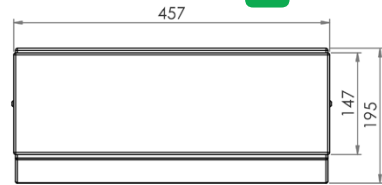

Top

Front

Side

P-PCIS-CHAIN

- Chain and Toggle to Suit Pull Chain Valve. 304 Grade S/S