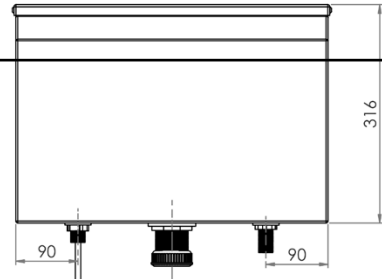

Top

Front

Side

P-PCIS-CHAIN

- Chain and Toggle to Suit Pull Chain Valve. 304 Grade S/S